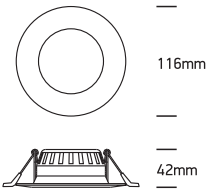

INSTALLATION MANUAL

10107T

ecodownlight

230V | SMD 2835 | 7W | IP20 | Aluminium

Complete with driver.

80 CRI

one
LIGHT

Warnings: