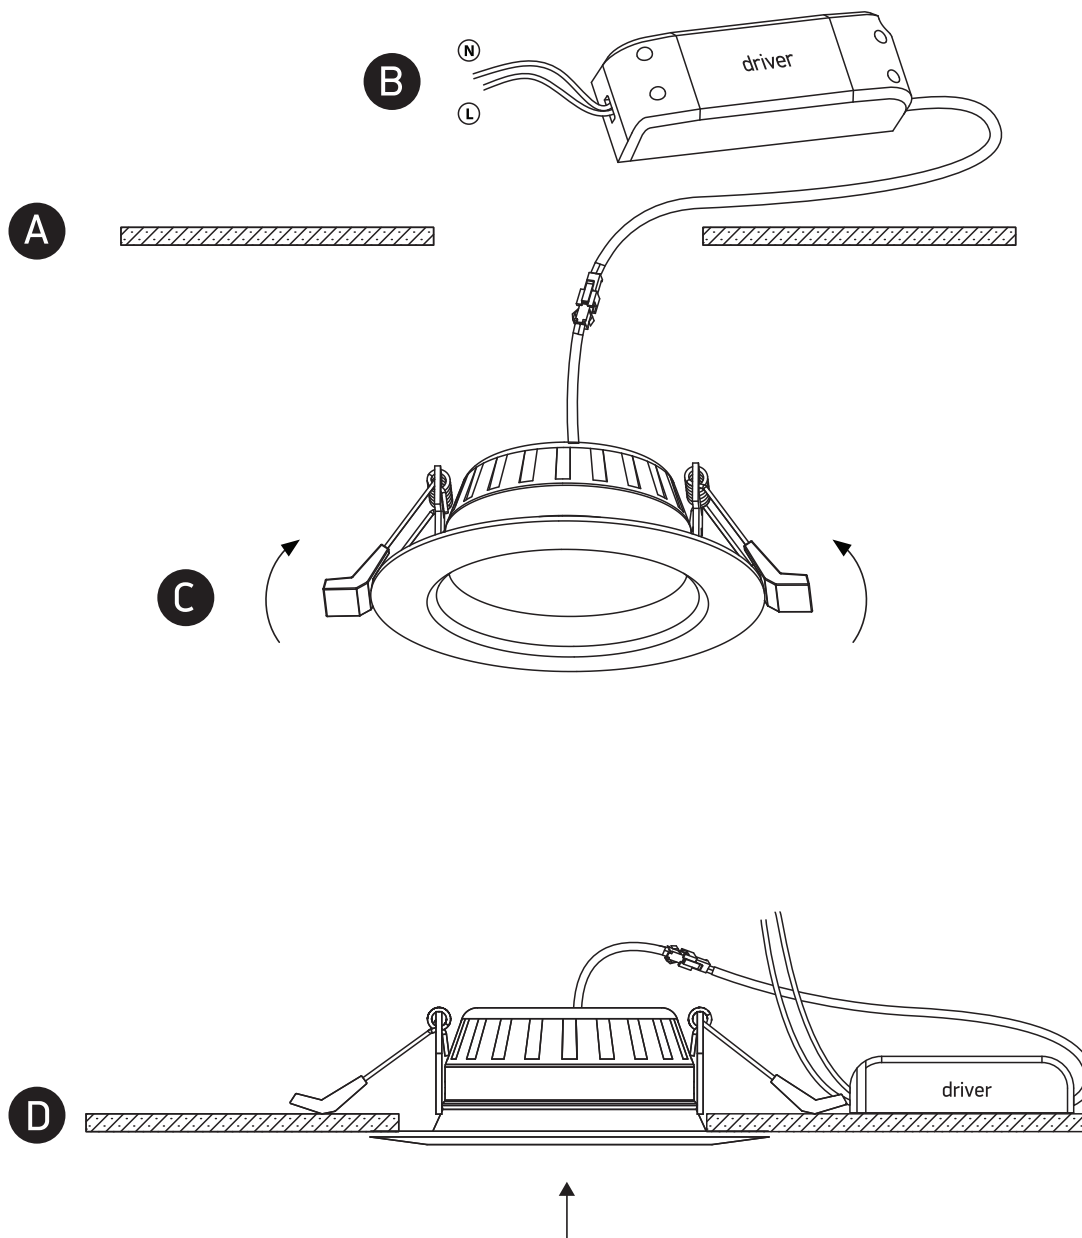

INSTALLATION MANUAL

10107T

ecodownlight

230V | SMD 2835 | 7W | IP20 | Aluminium

Complete with driver.

80 CRI

one
LIGHT

Warnings:

1. Make sure that the product is installed properly before connecting to electricity.
2. Do not cover the fitting.
3. Maintenance and installation should only be carried out by a professional electrician.