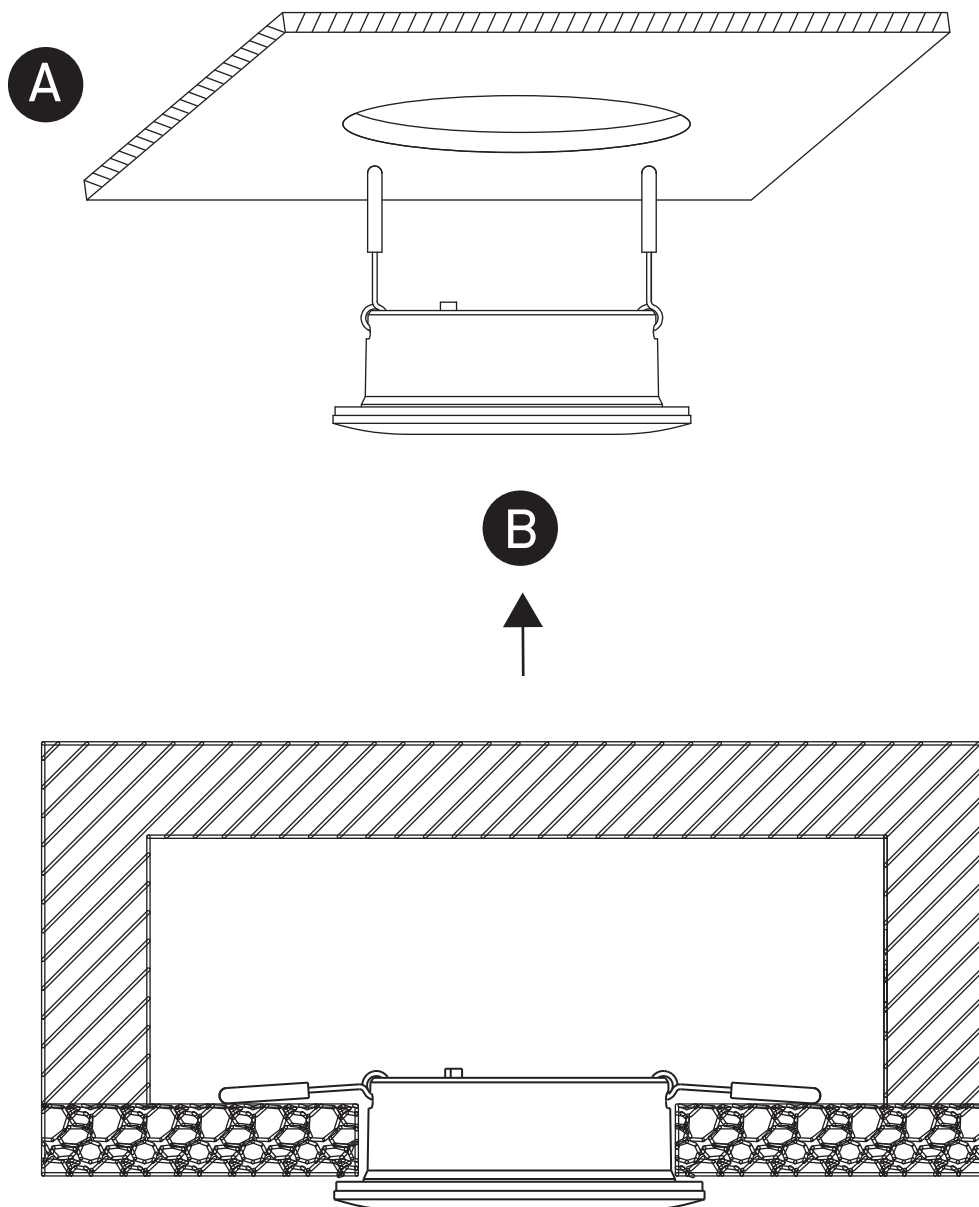

85mm

230V | SMD 2835 | 7W | CCT Adjustable | IP65 | Plastic
AC LED.

72mm

40mm

30cm

30mm

one
LIGHT

*IP65 is the protection degree for the visible part of the fitting under the ceiling. The part of the fitting hidden in the ceiling is IP20.