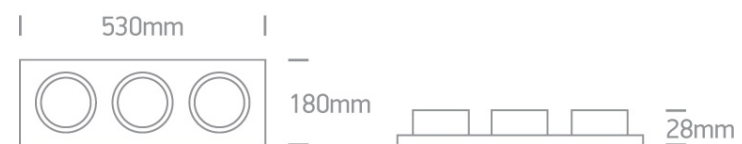

05 Downlights > Square Adjustable R111 Range

51310AB/AL

Recessed adjustable 3xR111 square range with G53 lampholder.

Complies with standard EN60598-1 and any other specific standards.

Downloads

Dimensions

Physical Specification

Item Group	05 Downlights
Family	Square Adjustable R111 Range
Order Code	51310AB/AL
Colour	Aluminium
Material	Natural Aluminium
Shape	Rectangular
Length	530mm
Width	180mm
Height	28mm
Cutout Hole Width	495mm
Cutout Hole Length	150mm
Recessed Ceiling	Yes

Depth Required	75mm
Indoor	Yes
Adjustable	2 Directions

Electrical Characteristics

Fitting

Input Type	Constant Voltage
Input Voltage	12V AC/DC
Safety Class	
Power(Watts)	3x75W
IP Rating	IP20
Light Source	Replaceable lamp
Lamp Holder	G53
Number of Lamps	3
Cable Length	40cm