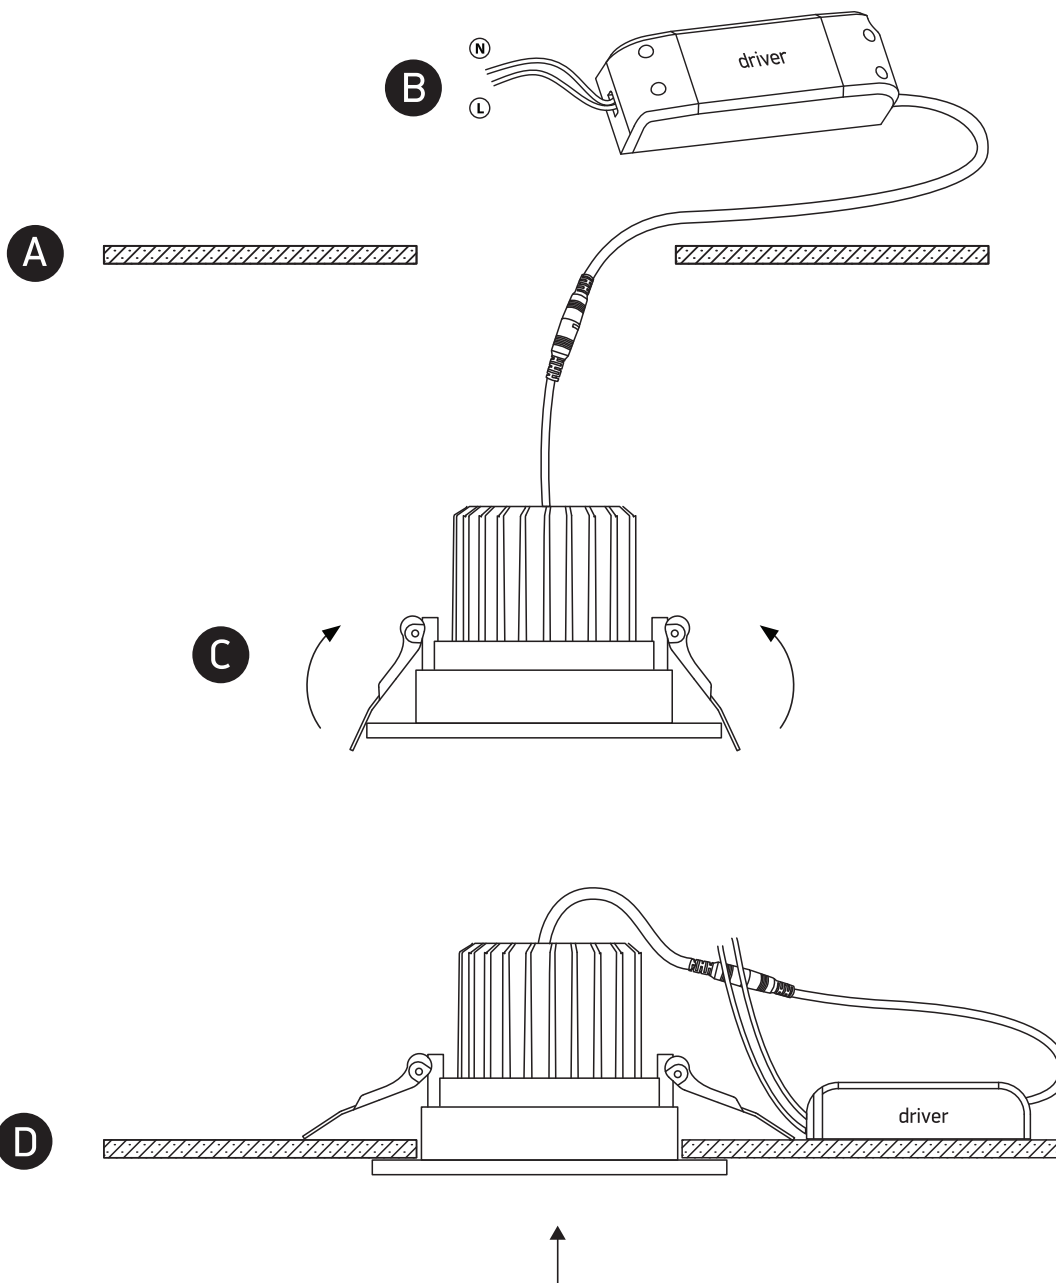

INSTALLATION MANUAL

10107M

ecolight

DARK
LIGHT

95mm

62mm

230V | COB LED | 7W | IP54 | Die cast

Complete with 300mA driver.

40°

80
CRI

68mm

80mm

one
LIGHT

Warnings:

1. Make sure that the product is installed properly before connecting to electricity.
2. Do not cover the fitting.
3. Maintenance and installation should only be carried out by a professional electrician.