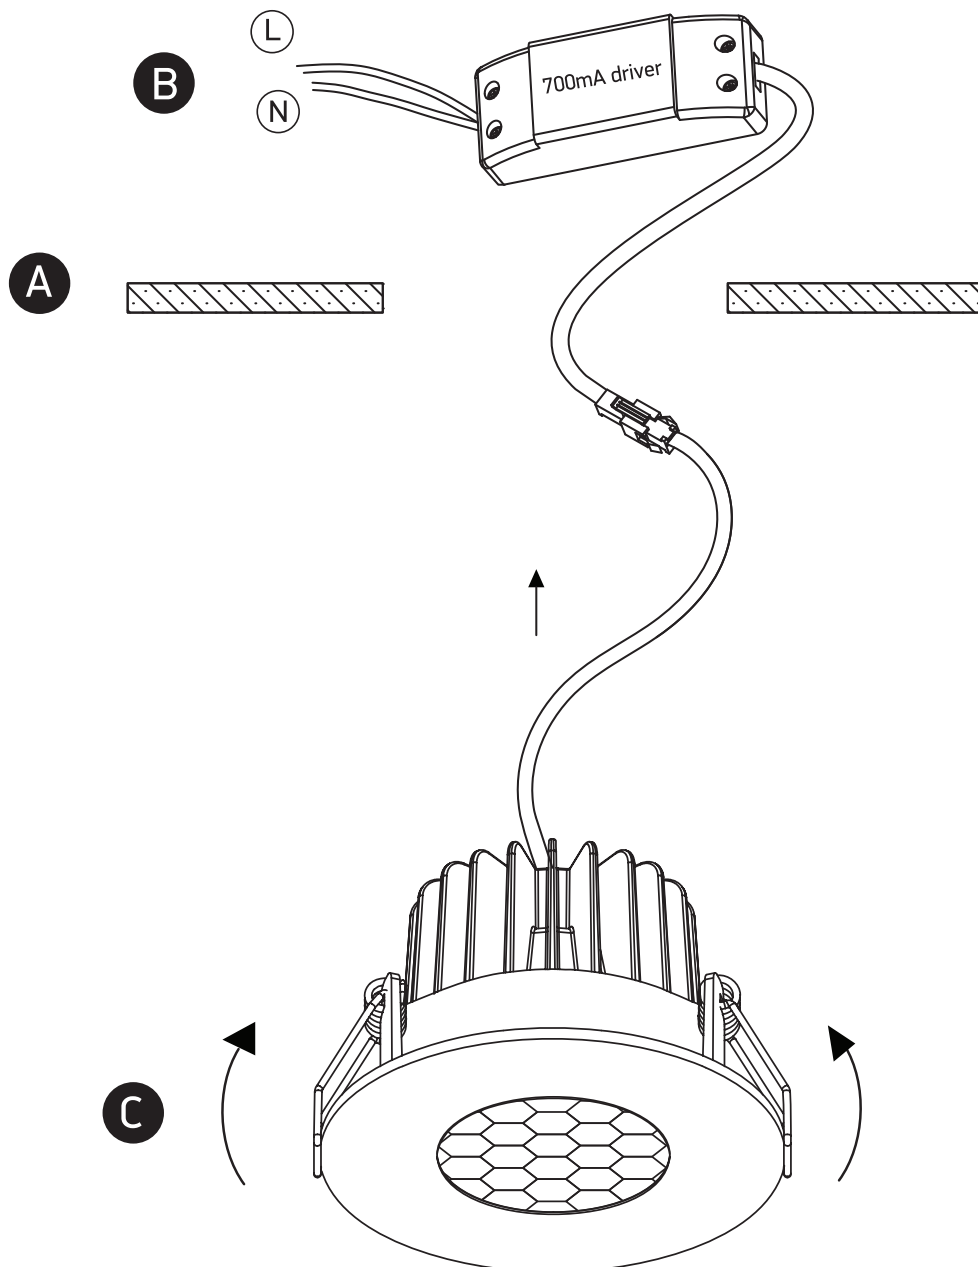

INSTALLATION MANUAL

10107HC

ecolight

DARK LIGHT

700mA | 7W | IP54 | Die cast

Requires 700mA driver.

80mm

58mm

90 CRI

68mm

75mm

40cm

one
LIGHT

Warnings:

1. Make sure that the product is installed properly before connecting to electricity.
2. Do not cover the fitting.
3. Maintenance and installation should only be carried out by a professional electrician.