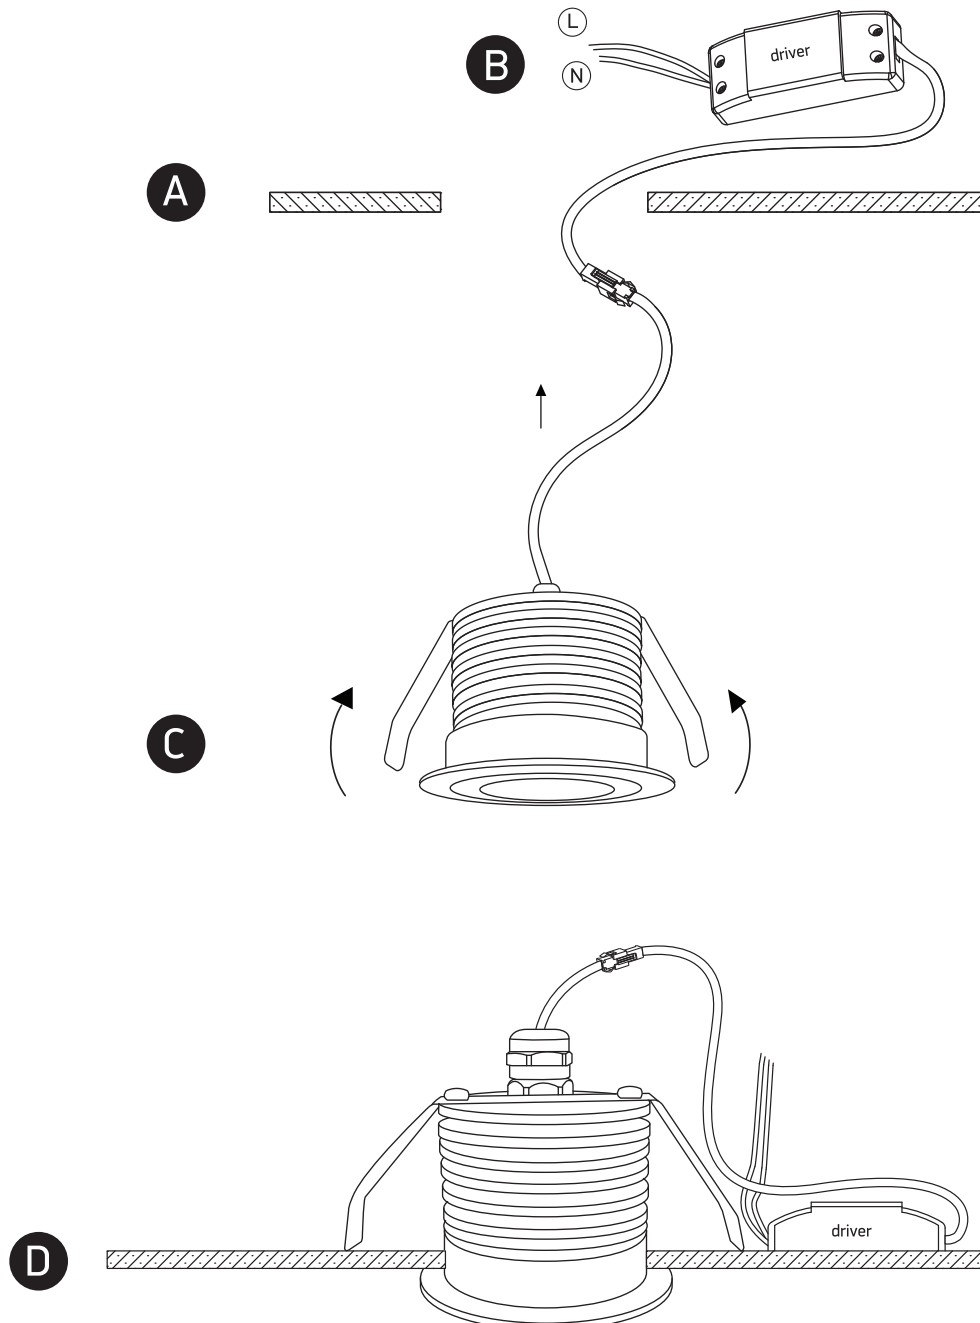

INSTALLATION MANUAL

10107H

ecolight

DARK LIGHT

90 CRI

700mA | COB LED | 6.5W | IP65 | Aluminium
Requires 700mA driver.

70mm

70mm

60mm

90mm

40cm

one
LIGHT

Warnings:

1. Make sure that the product is installed properly before connecting to electricity.
2. Do not cover the fitting.
3. Maintenance and installation should only be carried out by a professional electrician.