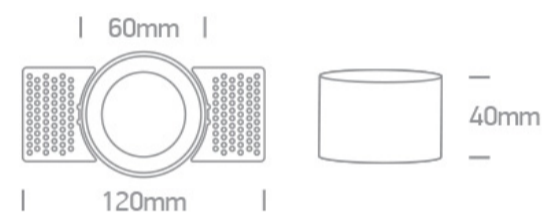

01 Recessed Spots Fixed>The Trimless Chill Out Range Aluminium

10105TR/W

Trimless Dark Light Recessed MR16 spot with GU10 lampholder.

Complies with standard EN60598-1 and any other specific standards.

Downloads

Dimensions

Gallery

Physical Specification

Item Group

01 Recessed Spots Fixed

Family

The Trimless Chill Out Range Aluminium

Order Code

10105TR/W

Colour

White

Material

Aluminium

Shape

Circular

Height

40mm

Diameter	60mm
Cutout Hole Diameter	70mm
Recessed trimless ceiling	Yes
Depth Required	120mm
Indoor	Yes
Adjustable	No

Electrical Characteristics

Gear	No
Fitting + Driver	
Input Voltage	100-240V
50 Hz	Yes
60 Hz	Yes
Safety Class	
Power(Watts)	10W
IP Rating	IP20
Light Source	Replaceable lamp
Lamp Holder	GU10
Number of Lamps	1
Dimmable	N/A
Cable Length	15cm
F Mark	