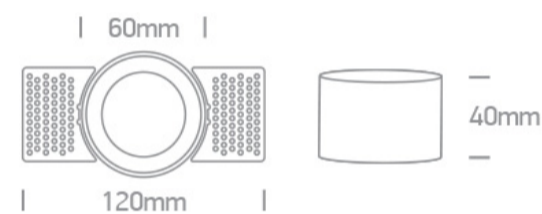

01 Recessed Spots Fixed&gt;The Trimless Chill Out Range Aluminium

10105TR/BS

Trimless Dark Light Recessed MR16 spot with GU10 lampholder.

Complies with standard EN60598-1 and any other specific standards.

## Dimensions

Brass

Material

Aluminium

Shape

Circular

Height

40mm

Diameter	60mm
Cutout Hole Diameter	70mm
Recessed trimless ceiling	Yes
Depth Required	120mm
Indoor	Yes
Adjustable	No