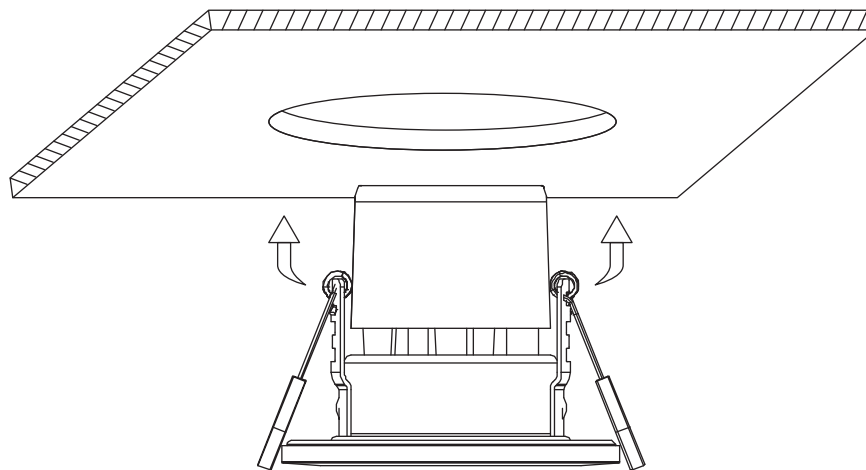

## 10107DFV

**ecolight**

88mm

230V | 7W | IP65 | Fire rated | 3 Step Adjustable CCT | Metal + plastic  
Complete with dimmable driver.

80  
CRI

73mm

**one**  
LIGHT

**A**

**B**

**C**

\*IP65 is the protection degree for the visible part of the fitting under the ceiling. The part of the fitting hidden in the ceiling is IP20.