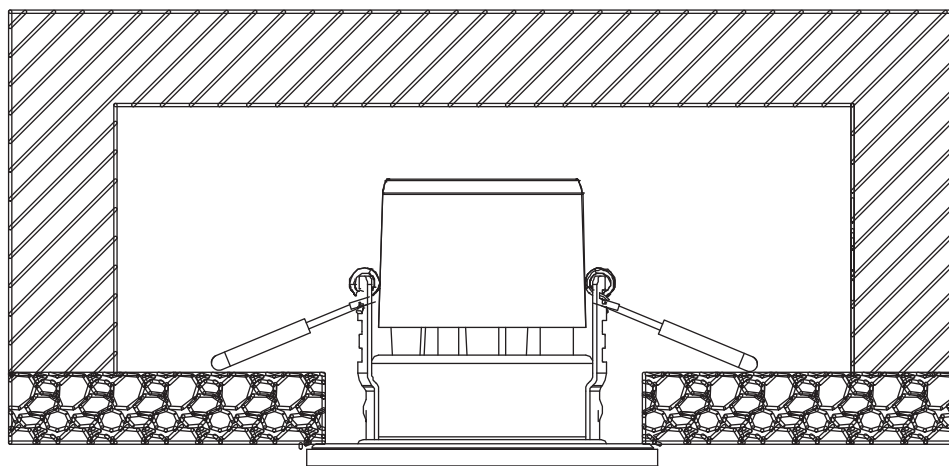

## 10107DFV

**ecolight**

88mm

230V | 7W | IP65 | Fire rated | 3 Step Adjustable CCT | Metal + plastic  
Complete with dimmable driver.

80  
CRI

73mm

**one**  
LIGHT

**A**

**B**

**C**

\*IP65 is the protection degree for the visible part of the fitting under the ceiling. The part of the fitting hidden in the ceiling is IP20.