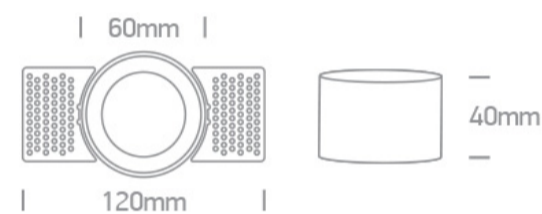

01 Recessed Spots Fixed&gt;The Trimless Chill Out Range Aluminium

10105TR/B

Trimless Dark Light Recessed MR16 spot with GU10 lampholder.

Complies with standard EN60598-1 and any other specific standards.

## Dimensions

Black

Material

Aluminium

Shape

Circular

Height

40mm

Diameter	60mm
Cutout Hole Diameter	70mm
Recessed trimless ceiling	Yes
Depth Required	120mm
Indoor	Yes
Adjustable	No