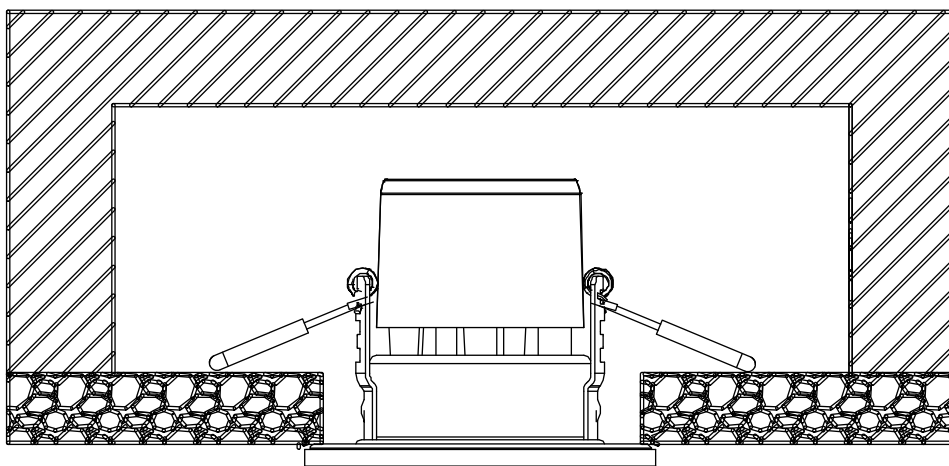

INSTALLATION MANUAL

10107DF

LED
BUILT IN

TRIAC
DIMMABLE

80
CRI

88mm

73mm

230V | 7W | IP65 | Fire rated | Metal + plastic
Complete with dimmable driver.

one
LIGHT

A

B

C

*IP65 is the protection degree for the visible part of the fitting under the ceiling. The part of the fitting hidden in the ceiling is IP20.

Warnings:

1. Make sure that the product is installed properly before connecting to electricity.
2. Do not cover the fitting.
3. Maintenance and installation should only be carried out by a professional electrician.