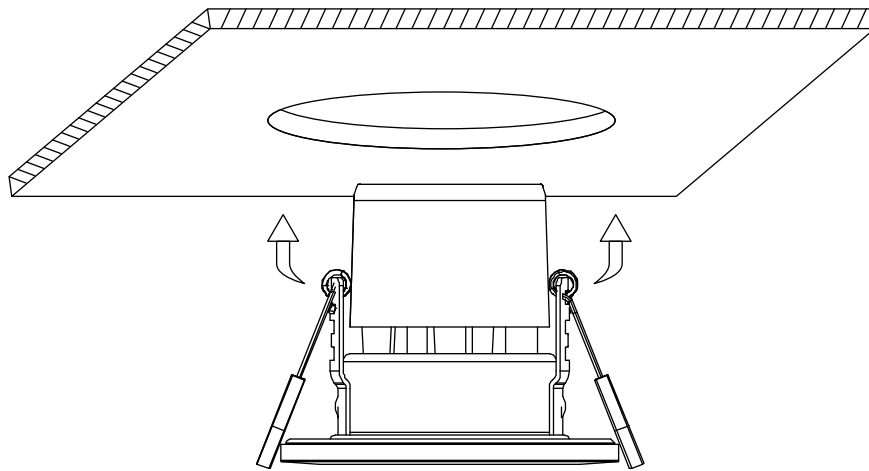

INSTALLATION MANUAL

10107DF

LED
BUILT IN

TRIAC
DIMMABLE

80
CRI

88mm

73mm

230V | 7W | IP65 | Fire rated | Metal + plastic
Complete with dimmable driver.

one
LIGHT

A

B

C

*IP65 is the protection degree for the visible part of the fitting under the ceiling. The part of the fitting hidden in the ceiling is IP20.

Warnings:

1. Make sure that the product is installed properly before connecting to electricity.
2. Do not cover the fitting.
3. Maintenance and installation should only be carried out by a professional electrician.