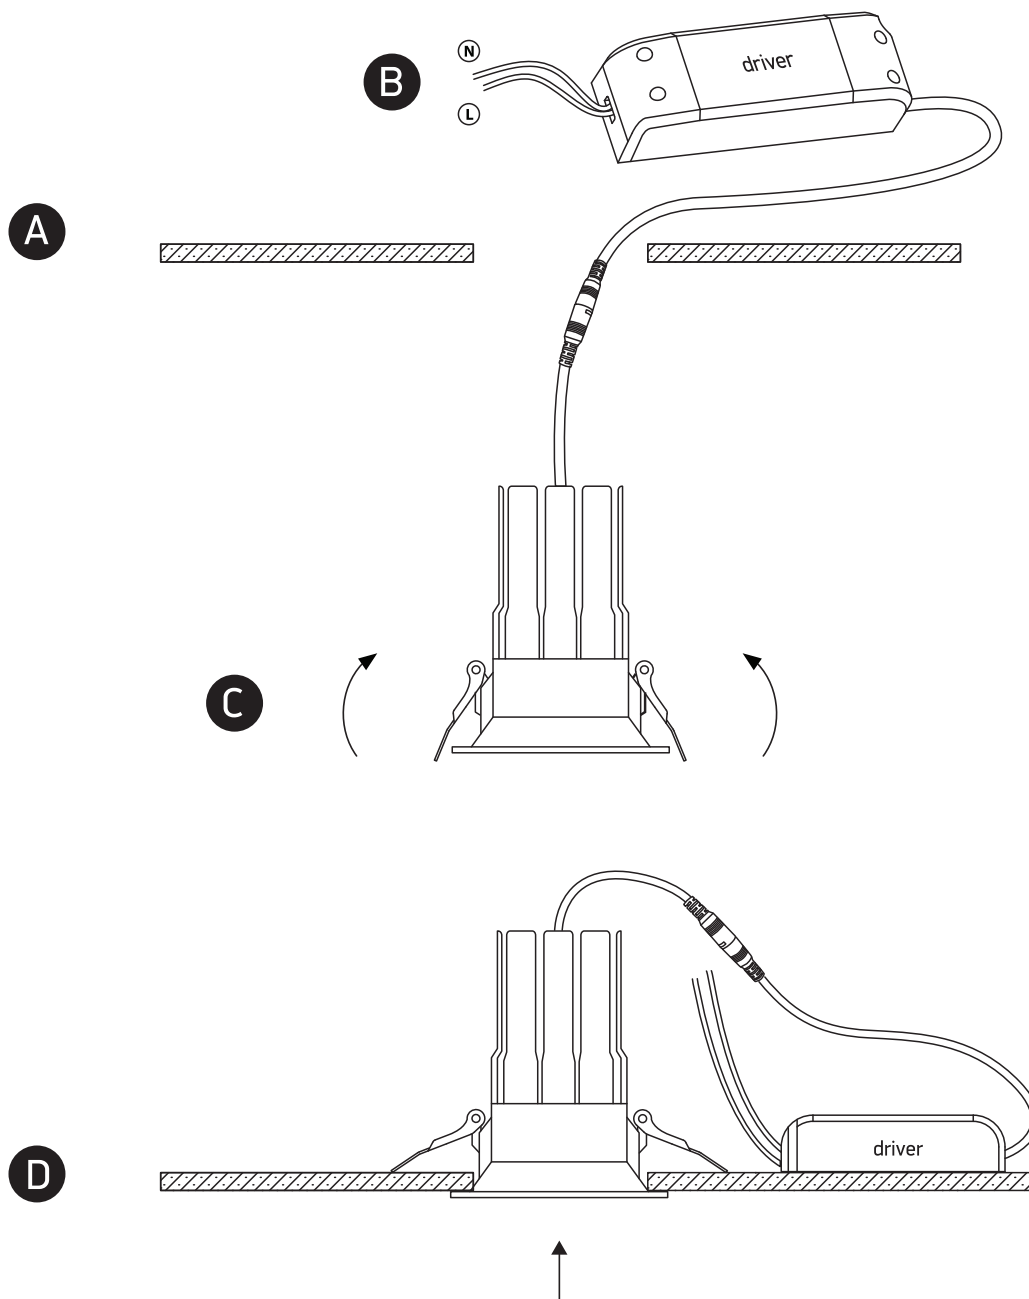

## 10107DC

**ecodownlight**

67mm

230V | COB LED | 7W | IP20 | Die cast  
Complete with 300mA driver.

80 CRI

83mm

**one**  
LIGHT

### Warnings:

1. Make sure that the product is installed properly before connecting to electricity.
2. Do not cover the fitting.
3. Maintenance and installation should only be carried out by a professional electrician.