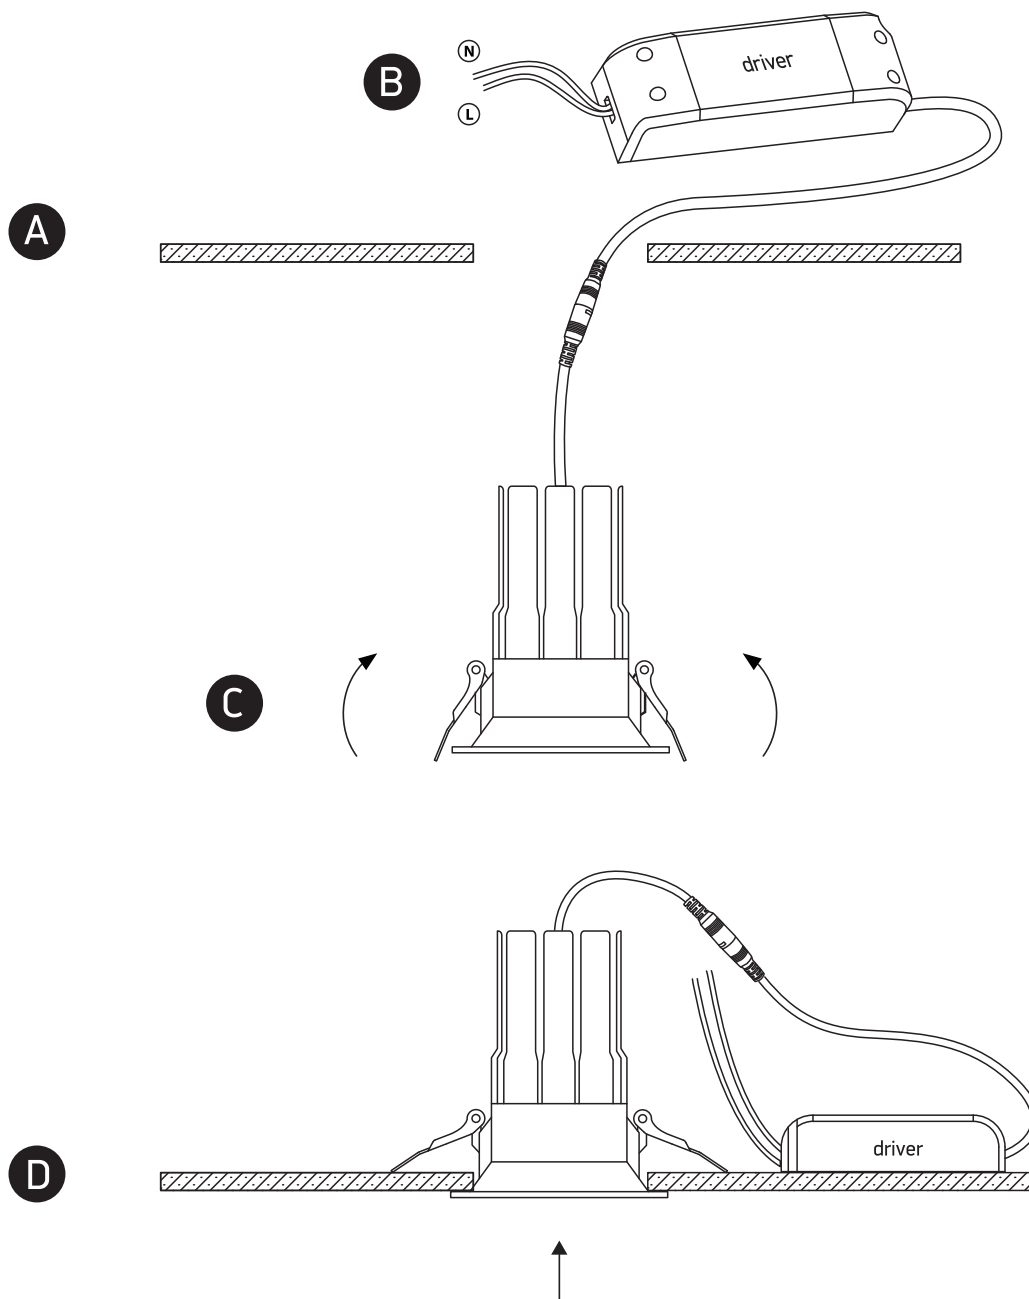

INSTALLATION MANUAL

10107DC

ecodownlight

67mm

230V | COB LED | 7W | IP20 | Die cast
Complete with 300mA driver.

80 CRI

83mm

one
LIGHT

Warnings:

1. Make sure that the product is installed properly before connecting to electricity.
2. Do not cover the fitting.
3. Maintenance and installation should only be carried out by a professional electrician.