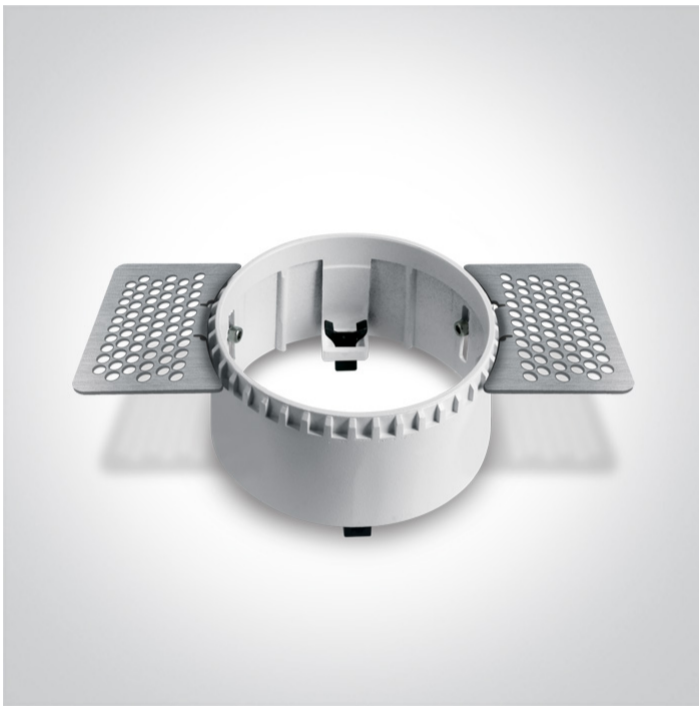

## 01 Recessed Spots Fixed &gt; The Trimless Chill Out Range Round

## 10105RM

Trimless Recessed dark light MR16 spot with interchangeable reflector and GU10 lampholder.

Reflector must be order seperately.

Complies with standard EN60598-1 and any other specific standards.

## Physical Specification

|                           |                                    |
|---------------------------|------------------------------------|
| Item Group                | 01 Recessed Spots Fixed            |
| Family                    | The Trimless Chill Out Range Round |
| Order Code                | 10105RM                            |
| Colour                    | White                              |
| Material                  | Die Cast                           |
| Shape                     | Circular                           |
| Height                    | 40mm                               |
| Diameter                  | 60mm                               |
| Cutout Hole Diameter      | 90mm                               |
| Recessed trimless ceiling | Yes                                |
| Depth Required            | 130mm                              |
| Indoor                    | Yes                                |
| Adjustable                | No                                 |