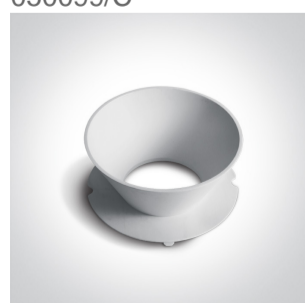

## 10105RM

Trimless Recessed dark light MR16 spot with interchangeable reflector and GU10 lampholder.

Reflector must be order seperately.

Complies with standard EN60598-1 and any other specific standards.

## Must be ordered separately

050099/B

050099/BS

050099/C

050099/CU

050099/DC

050099/G

050099/GL

## Physical Specification

|                           |                                    |
|---------------------------|------------------------------------|
| Item Group                | 01 Recessed Spots Fixed            |
| Family                    | The Trimless Chill Out Range Round |
| Order Code                | 10105RM                            |
| Colour                    | White                              |
| Material                  | Die Cast                           |
| Shape                     | Circular                           |
| Height                    | 40mm                               |
| Diameter                  | 60mm                               |
| Cutout Hole Diameter      | 90mm                               |
| Recessed trimless ceiling | Yes                                |
| Depth Required            | 130mm                              |
| Indoor                    | Yes                                |
| Adjustable                | No                                 |