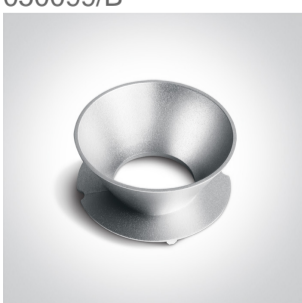

## 10105RM

Trimless Recessed dark light MR16 spot with interchangeable reflector and GU10 lampholder.

Reflector must be order seperately.

Complies with standard EN60598-1 and any other specific standards.

## Must be ordered separately

050099/B

050099/BS

050099/C

050099/CU

050099/DC

050099/G

050099/GL

## Physical Specification

|                           |                                    |
|---------------------------|------------------------------------|
| Item Group                | 01 Recessed Spots Fixed            |
| Family                    | The Trimless Chill Out Range Round |
| Order Code                | 10105RM                            |
| Colour                    | White                              |
| Material                  | Die Cast                           |
| Shape                     | Circular                           |
| Height                    | 40mm                               |
| Diameter                  | 60mm                               |
| Cutout Hole Diameter      | 90mm                               |
| Recessed trimless ceiling | Yes                                |
| Depth Required            | 130mm                              |
| Indoor                    | Yes                                |
| Adjustable                | No                                 |