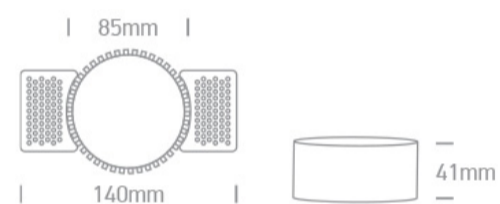

## 10105RM

Trimless Recessed dark light MR16 spot with interchangeable reflector and GU10 lampholder.

Reflector must be order seperately.

Complies with standard EN60598-1 and any other specific standards.

## Dimensions

## Physical Specification

|                           |                                    |
|---------------------------|------------------------------------|
| Item Group                | 01 Recessed Spots Fixed            |
| Family                    | The Trimless Chill Out Range Round |
| Order Code                | 10105RM                            |
| Colour                    | White                              |
| Material                  | Die Cast                           |
| Shape                     | Circular                           |
| Height                    | 40mm                               |
| Diameter                  | 60mm                               |
| Cutout Hole Diameter      | 90mm                               |
| Recessed trimless ceiling | Yes                                |
| Depth Required            | 130mm                              |
| Indoor                    | Yes                                |
| Adjustable                | No                                 |

## Packing Info

Box Length

10cm

Box Width

7cm

Box Height

15cm

Box Weight