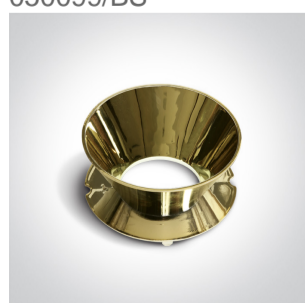

## 10105RM

Trimless Recessed dark light MR16 spot with interchangeable reflector and GU10 lampholder.

Reflector must be order seperately.

Complies with standard EN60598-1 and any other specific standards.

## Must be ordered separately

050099/B

050099/BS

050099/C

050099/CU

050099/DC

050099/G

050099/GL

## Physical Specification

|                           |                                    |
|---------------------------|------------------------------------|
| Item Group                | 01 Recessed Spots Fixed            |
| Family                    | The Trimless Chill Out Range Round |
| Order Code                | 10105RM                            |
| Colour                    | White                              |
| Material                  | Die Cast                           |
| Shape                     | Circular                           |
| Height                    | 40mm                               |
| Diameter                  | 60mm                               |
| Cutout Hole Diameter      | 90mm                               |
| Recessed trimless ceiling | Yes                                |
| Depth Required            | 130mm                              |
| Indoor                    | Yes                                |
| Adjustable                | No                                 |