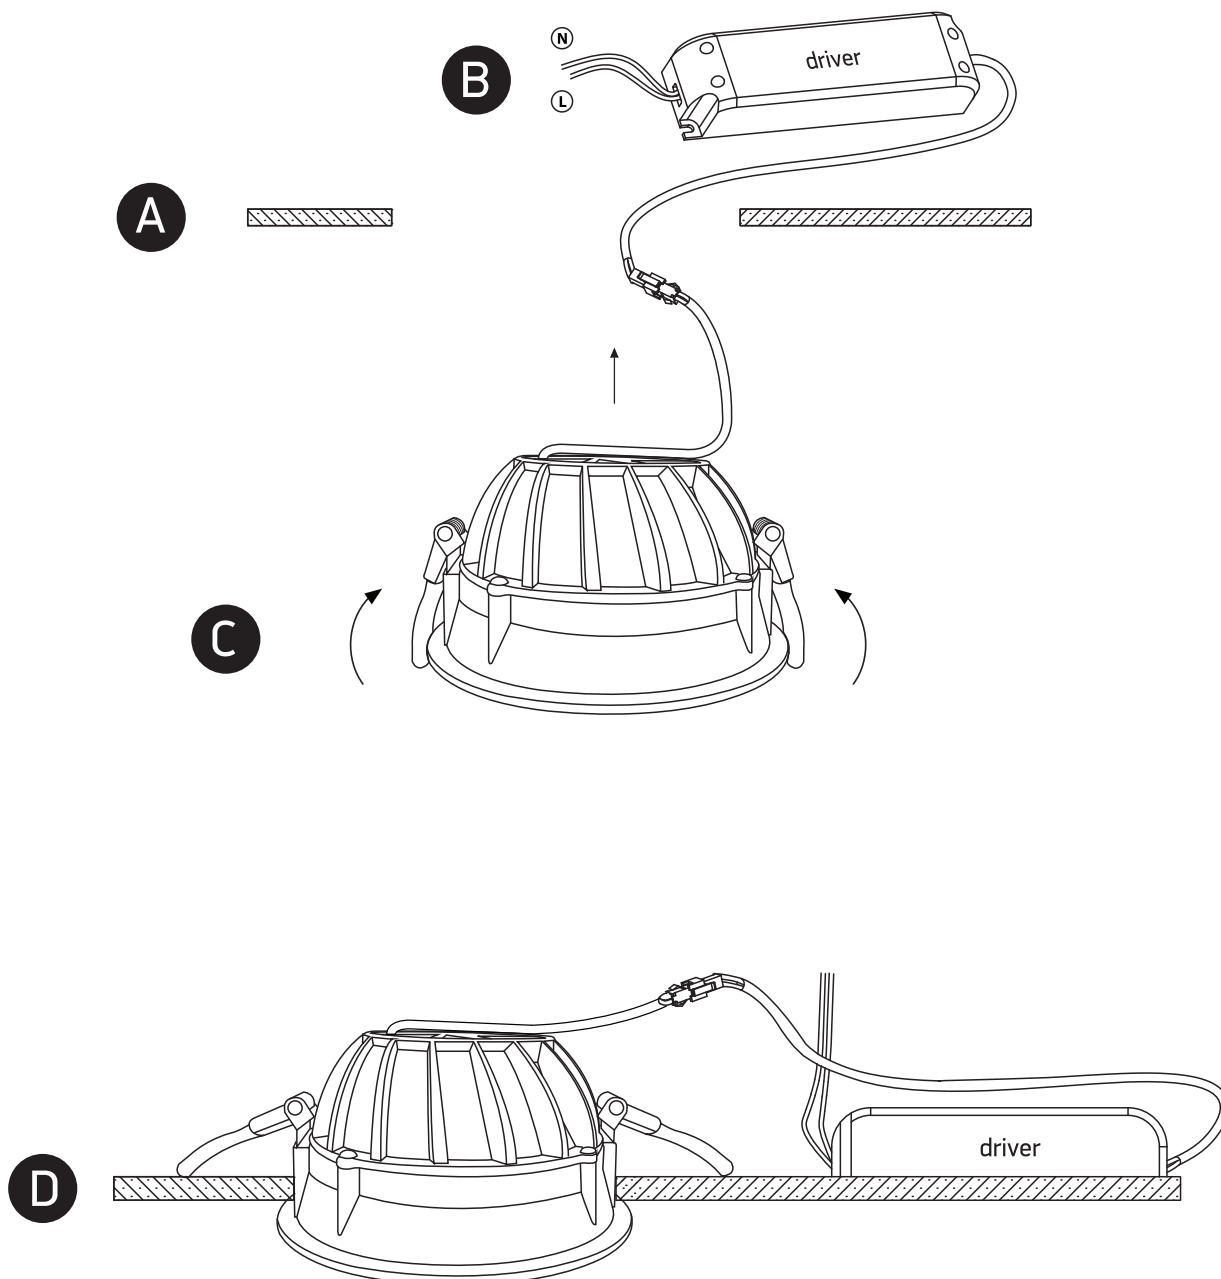

## 10107CD

**ecodownlight**

Ra>80

CE

RoHS

110mm

230V | 7W | IP20 | Die cast

Complete with driver.

60mm

**one**  
LIGHT