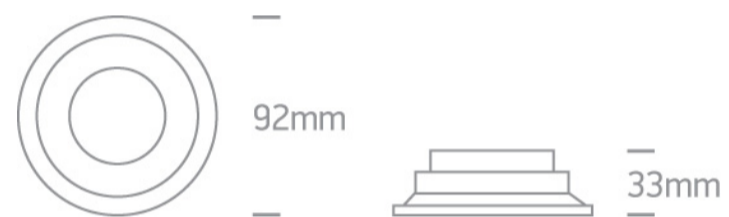

01 Recessed Spots Fixed &gt; The IP65 Dark Light Range

10105R2/W

IP65 Bathroom Recessed MR16 spot with GU10 lampholder.

Complies with standard EN60598-1 and any other specific standards.

## Dimensions