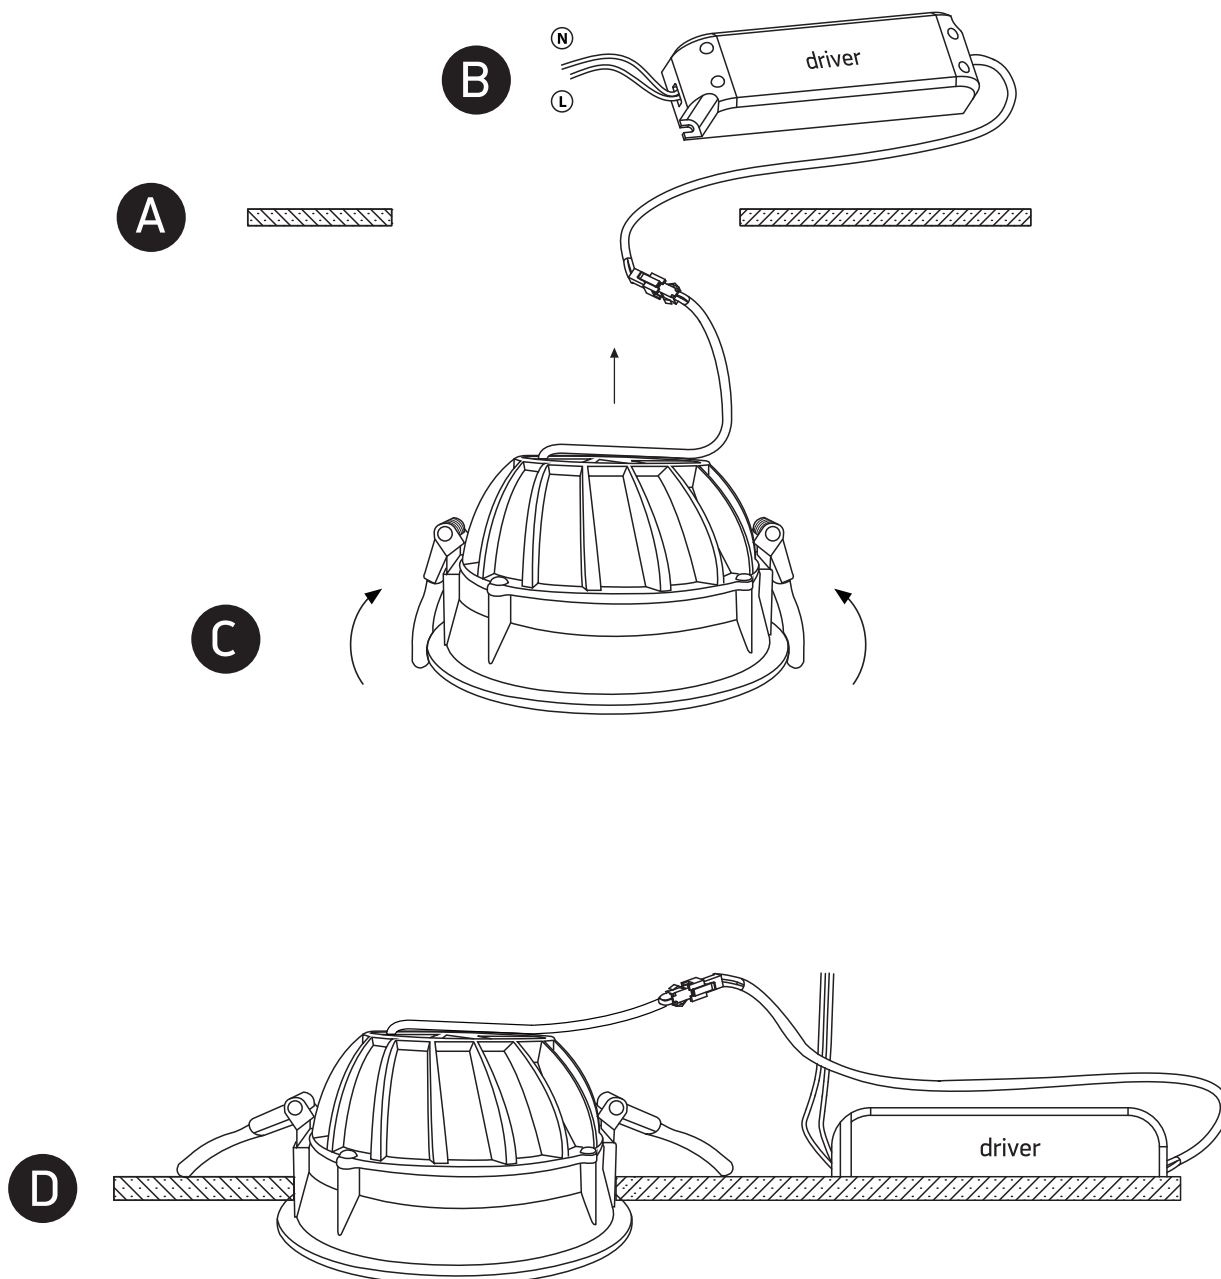

INSTALLATION MANUAL

10107CD

ecodownlight

Ra>80

110mm

230V | 7W | IP20 | Die cast

Complete with driver.

60mm

one
LIGHT

Warnings:

1. Make sure that the product is installed properly before connecting to electricity.
2. Do not cover the fitting.
3. Maintenance and installation should only be carried out by a professional electrician.