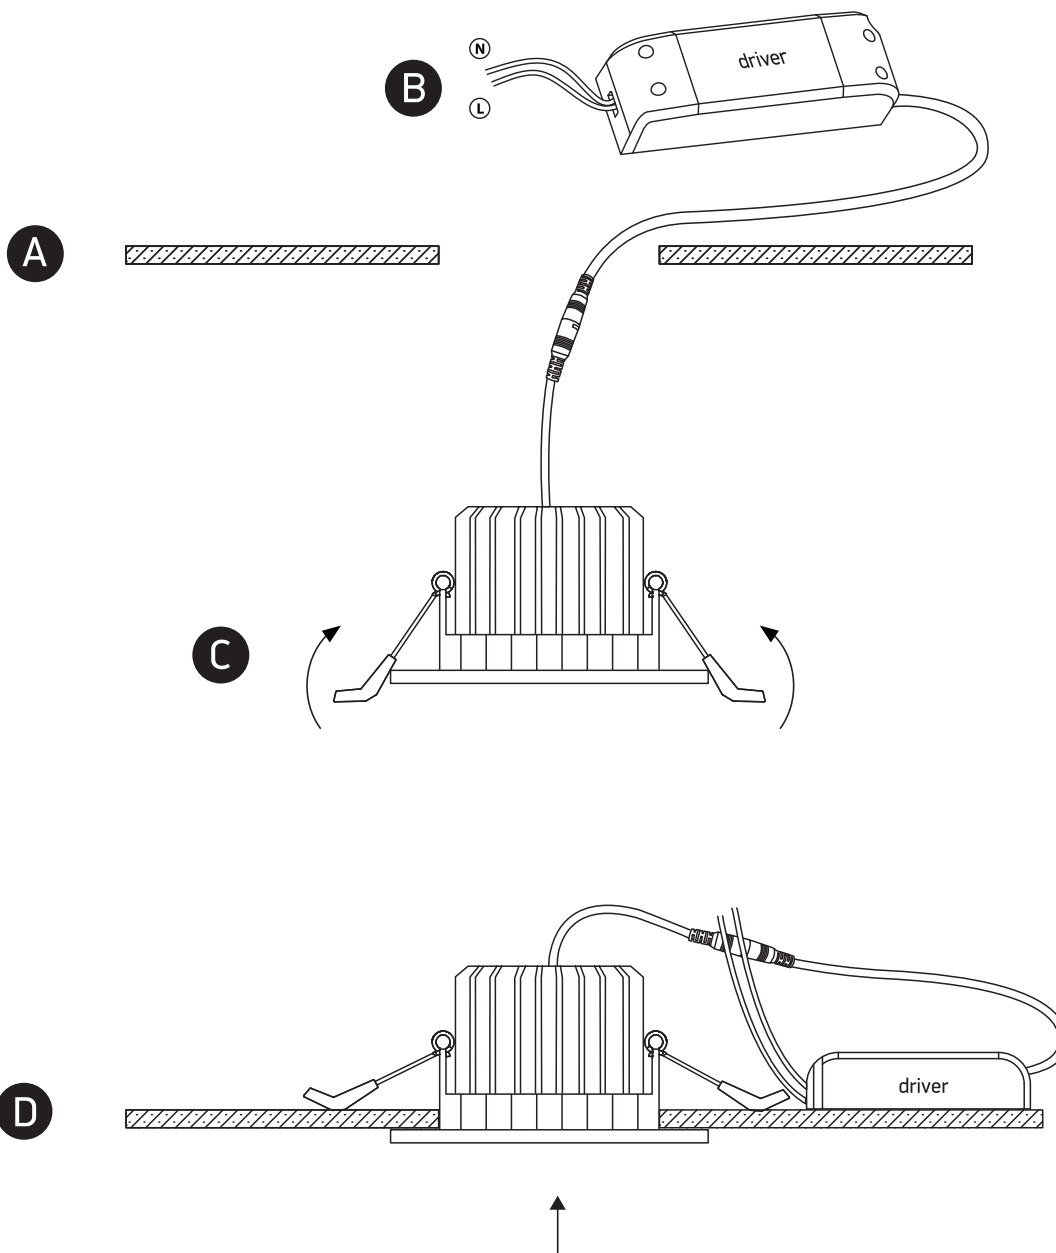

INSTALLATION MANUAL

10107CA

ecodownlight

230V | COB LED | 7W | IP20 | Die cast
Complete with 300mA driver.

80
CRI

one
LIGHT

Warnings:

1. Make sure that the product is installed properly before connecting to electricity.
2. Do not cover the fitting.
3. Maintenance and installation should only be carried out by a professional electrician.