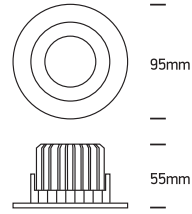

INSTALLATION MANUAL

10107CA

ecodownlight

230V | COB LED | 7W | IP20 | Die cast
Complete with 300mA driver.

80
CRI

one
LIGHT

Warnings:

1. Make sure that the product is installed properly before connecting to electricity.
2. Do not cover the fitting.
3. Maintenance and installation should only be carried out by a professional electrician.