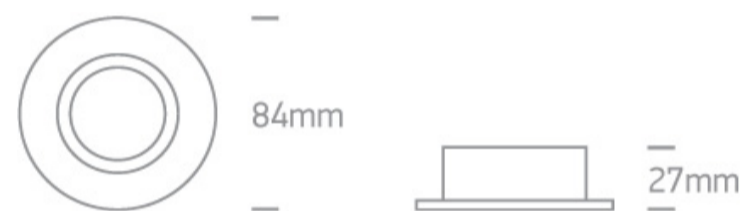

01 Recessed Spots Fixed > The IP65 Bathroom Range Aluminium

10105R1/W

IP65 Bathroom Recessed MR16 spot with GU10 lampholder.

Complies with standard EN60598-1 and any other specific standards.

Downloads

Dimensions

Gallery

Physical Specification

Item Group

01 Recessed Spots Fixed

Family

The IP65 Bathroom Range Aluminium

Order Code

10105R1/W

Colour

White

Material

Aluminium

Shape

Circular

Height

27mm

Diameter	84mm
Cutout Hole Diameter	68mm
Recessed Ceiling	Yes
Depth Required	120mm
Indoor	Yes
Outdoor	Yes
Adjustable	No

Electrical Characteristics

Gear	No
Fitting + Driver	
Input Voltage	100-240V
50 Hz	Yes
60 Hz	Yes
Safety Class	
Power(Watts)	10W
IP Rating	IP65
Light Source	Replaceable lamp
Lamp Holder	GU10
Number of Lamps	1
Dimmable	N/A
Cable Length	15cm
F Mark	