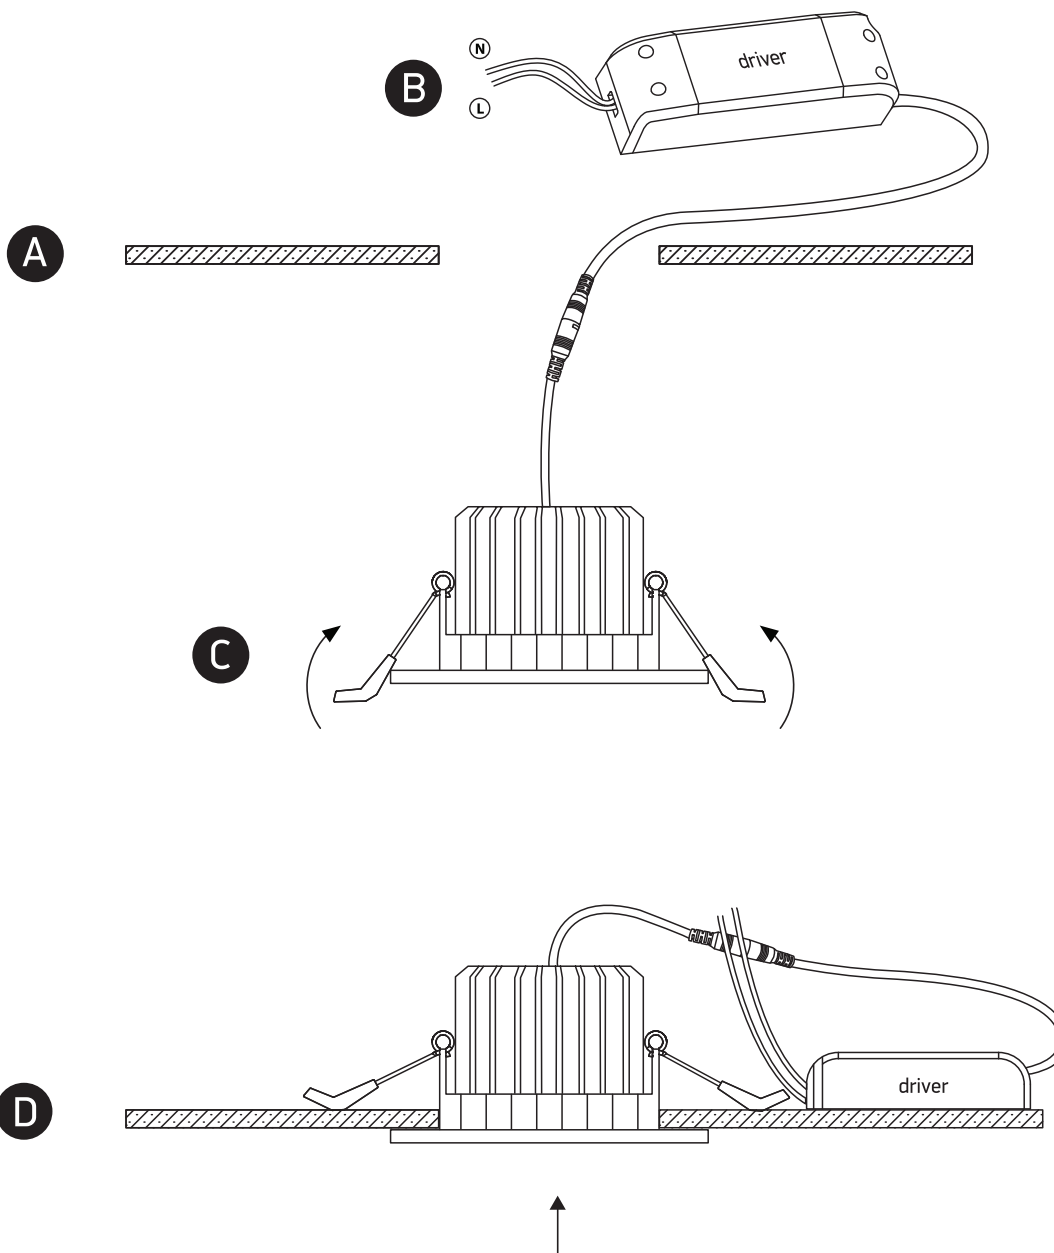

INSTALLATION MANUAL

10107CA

ecodownlight

95mm

230V | COB LED | 7W | IP20 | Die cast
Complete with 300mA driver.

80 CRI

75mm
70mm

55mm

one
LIGHT

Warnings:

1. Make sure that the product is installed properly before connecting to electricity.
2. Do not cover the fitting.
3. Maintenance and installation should only be carried out by a professional electrician.