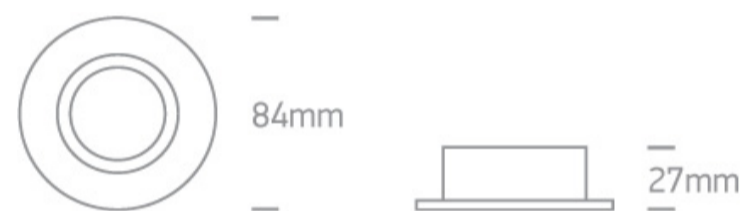

01 Recessed Spots Fixed > The IP65 Bathroom Range Aluminium

10105R1/B

IP65 Bathroom Recessed MR16 spot with GU10 lampholder.

Complies with standard EN60598-1 and any other specific standards.

## Dimensions