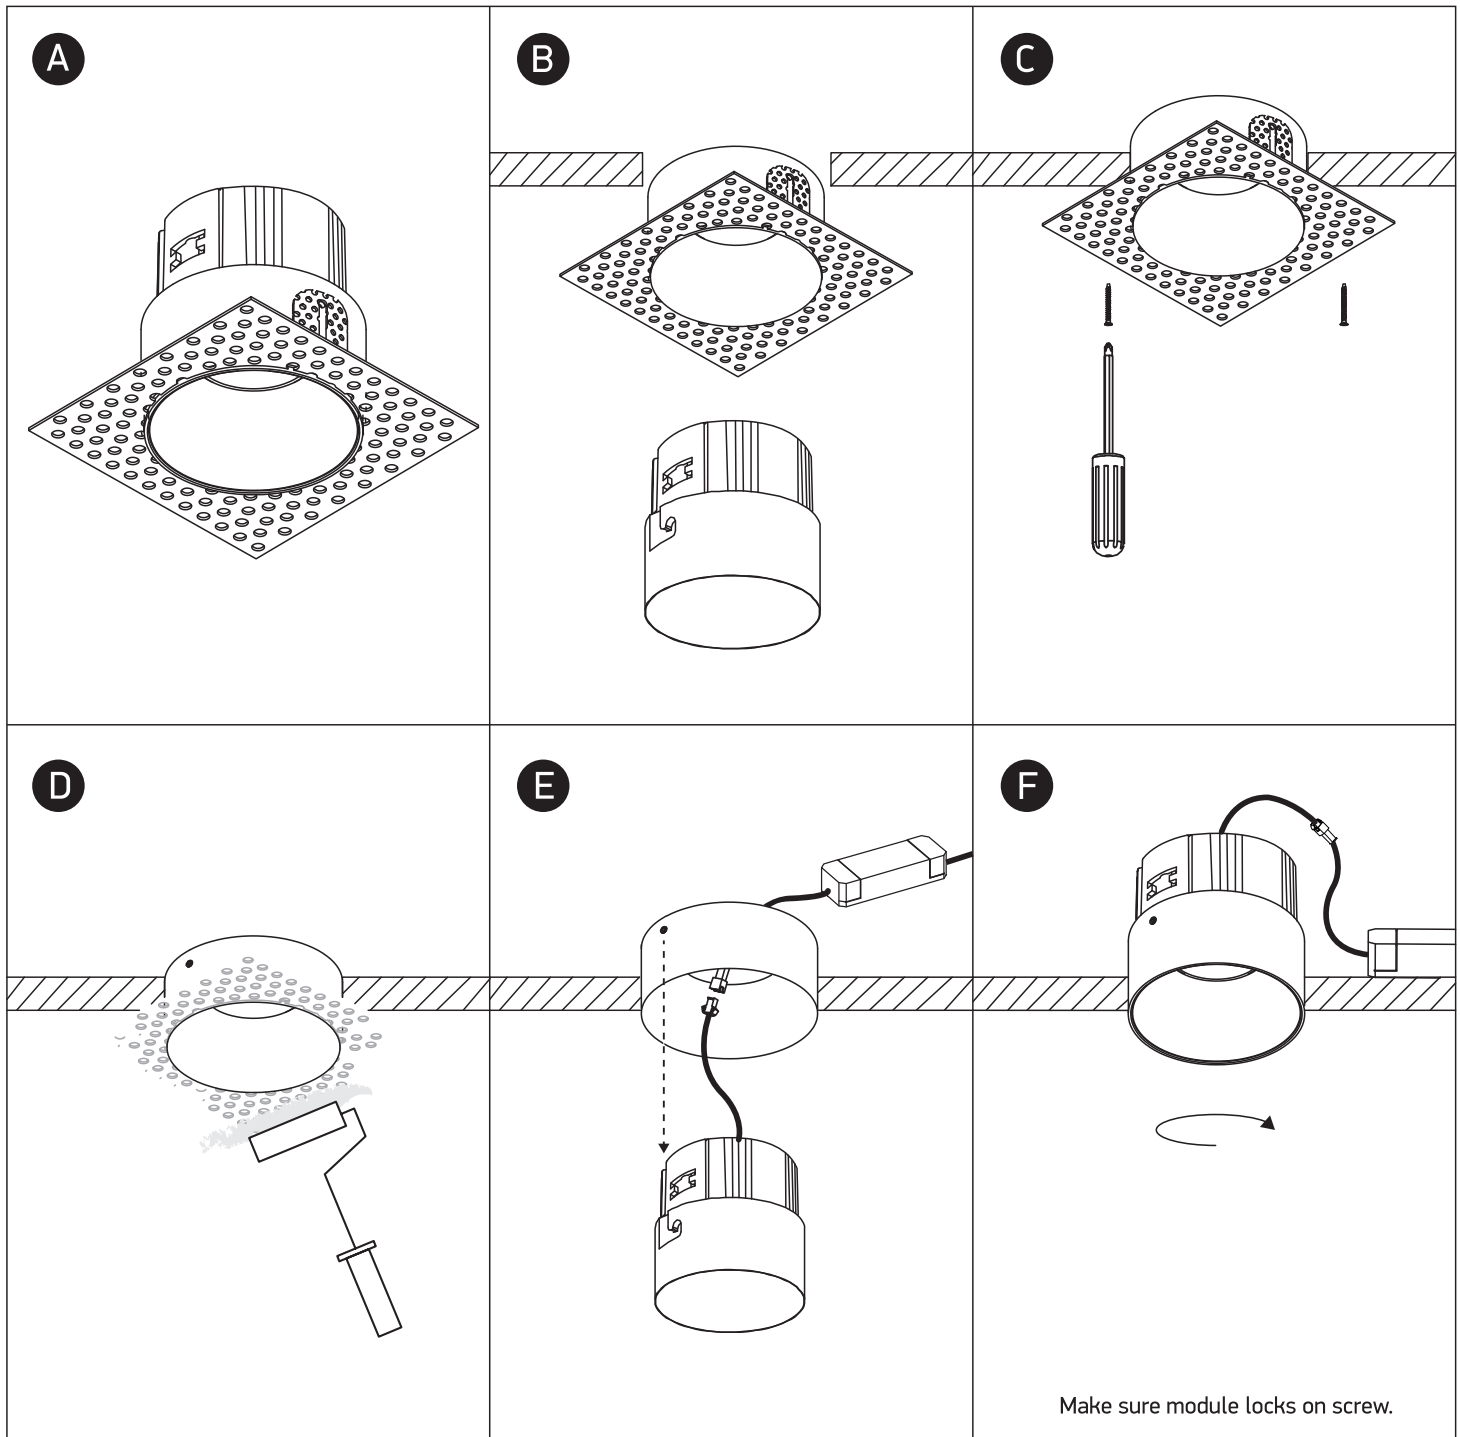

INSTALLATION MANUAL

10107BT

    		90 CRI	     	 <p>70mm 100x 100mm</p>  <p>80mm</p>
700mA COB LED 6,5W IP54 Die cast Requires 700mA driver.		 	  	

Warnings:

1. Make sure that the product is installed properly before connecting to electricity.
2. Do not cover the fitting.
3. Maintenance and installation should only be carried out by a professional electrician.