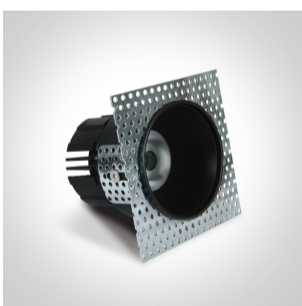

Gallery

Physical Specification

Item Group

02 Recessed Spots Fixed LED

Family

The Trimless Range

Order Code

10107BT/B/W

Colour

Black

Material

Die Cast

Shape

Circular

Height

80mm