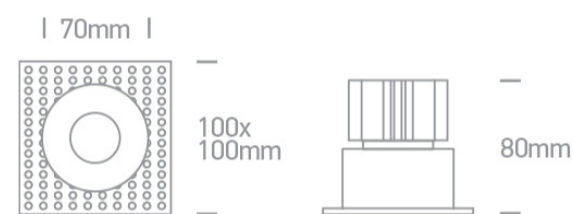

## 10107BT/B/W

7W LED trimless recessed downlight, IP54. Suitable for bathroom installations.

Complies with standard EN60598-1 and any other specific standards.

## Dimensions

Black

Material

Die Cast

Shape

Circular

Height

80mm

Diameter	70mm
Cutout Hole Diameter	83mm
Recessed trimless ceiling	Yes
Depth Required	100mm
Indoor	Yes
Outdoor	Yes
Adjustable	No

## Illumination Data

Colour Temperature	3000K
Lumen Output	500lm
Light Efficiency	71,42lm/W
CRI	80
Beam Angle	38°
Illumination Diagram	
Dark Light	Yes