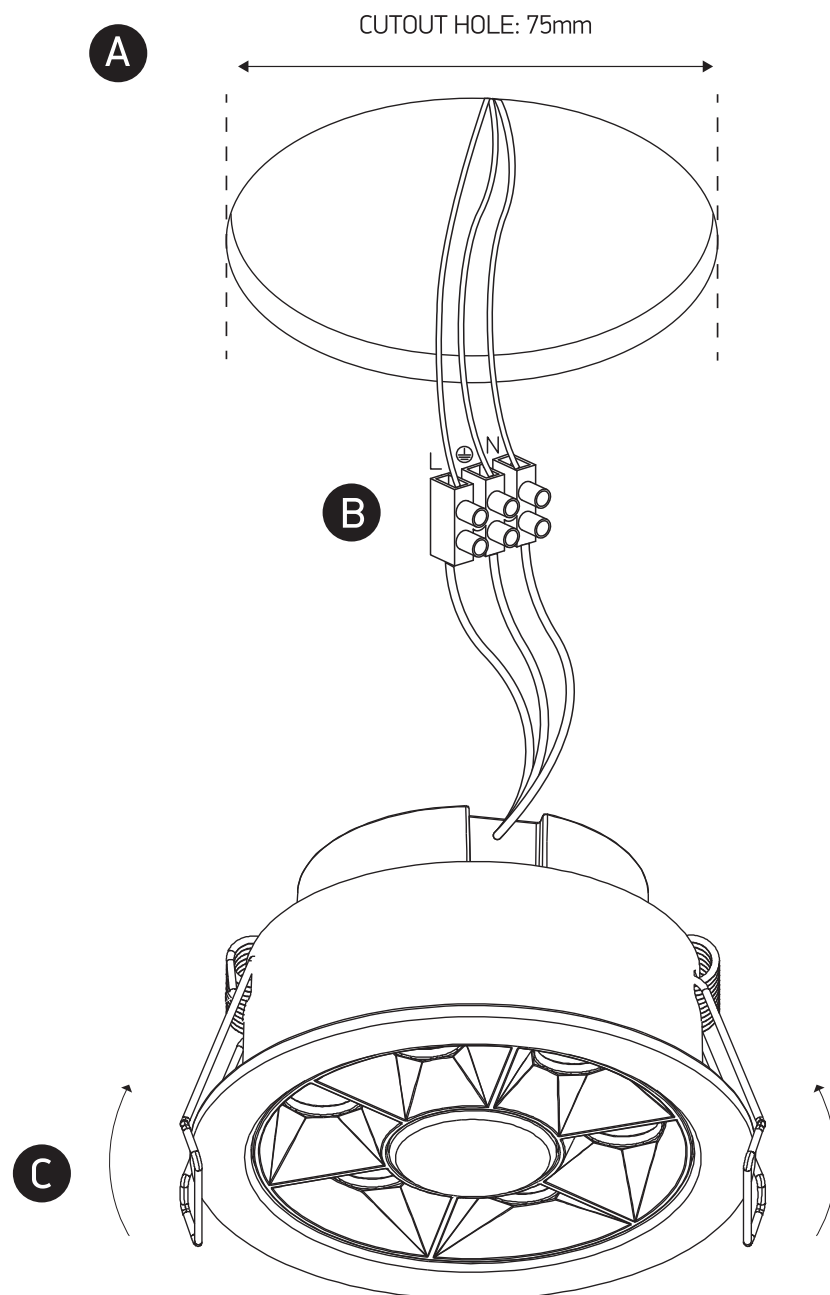

INSTALLATION MANUAL

10106X

LED
BUILT IN

**DARK
LIGHT**

**90
CRI**

89mm

230V | SMD 3030 | 6W | IP20 | Aluminium
Complete with 150mA driver.

48mm

one
LIGHT

Warnings:

1. Make sure that the product is installed properly before connecting to electricity.
2. Do not cover the fitting.
3. Maintenance and installation should only be carried out by a professional electrician.