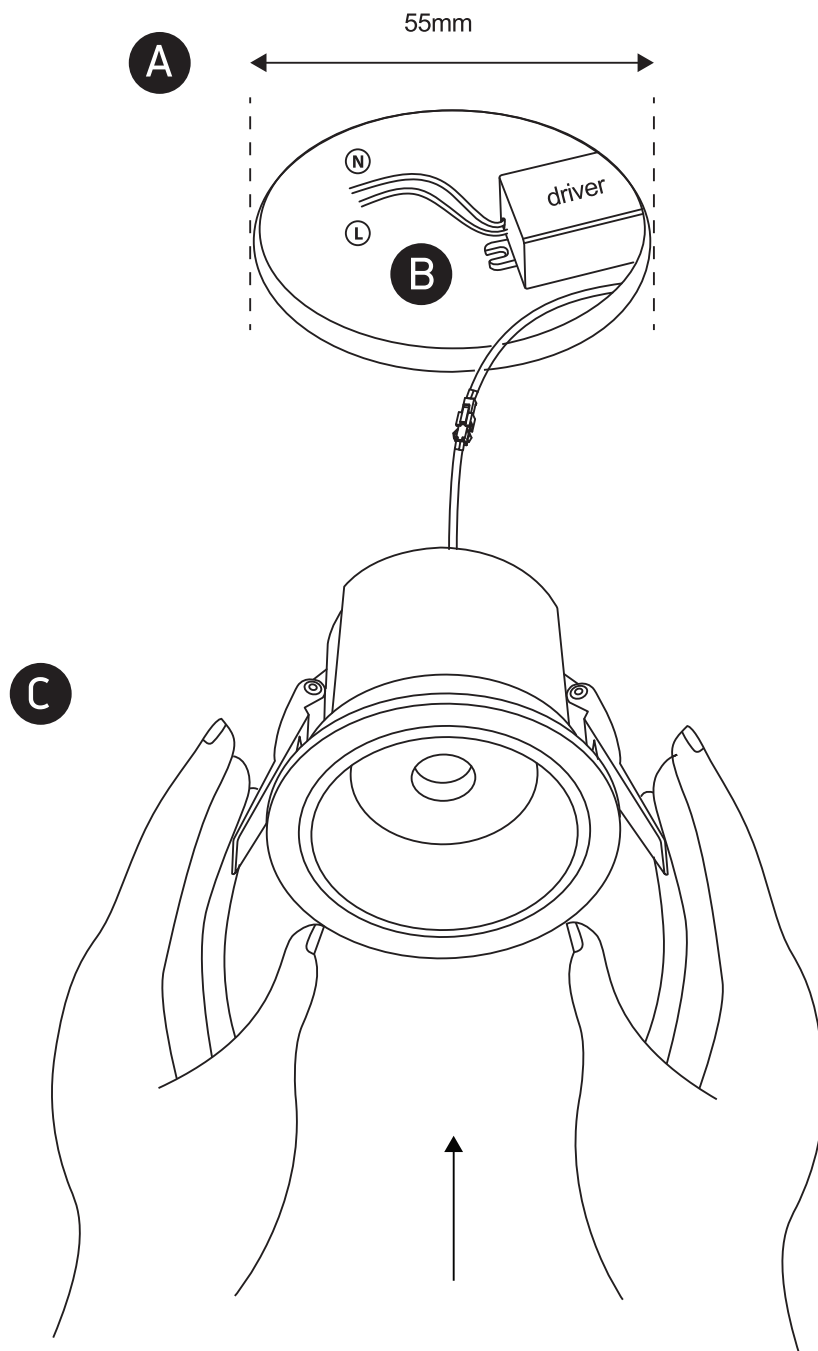

INSTALLATION MANUAL

10106DC

ecolight

DARK LIGHT

90 CRI

350mA | COB LED | 6W | IP20 | Die cast
Requires 350mA driver.

62mm

54mm

one
LIGHT

Warnings:

1. Make sure that the product is installed properly before connecting to electricity.
2. Do not cover the fitting.
3. Maintenance and installation should only be carried out by a professional electrician.