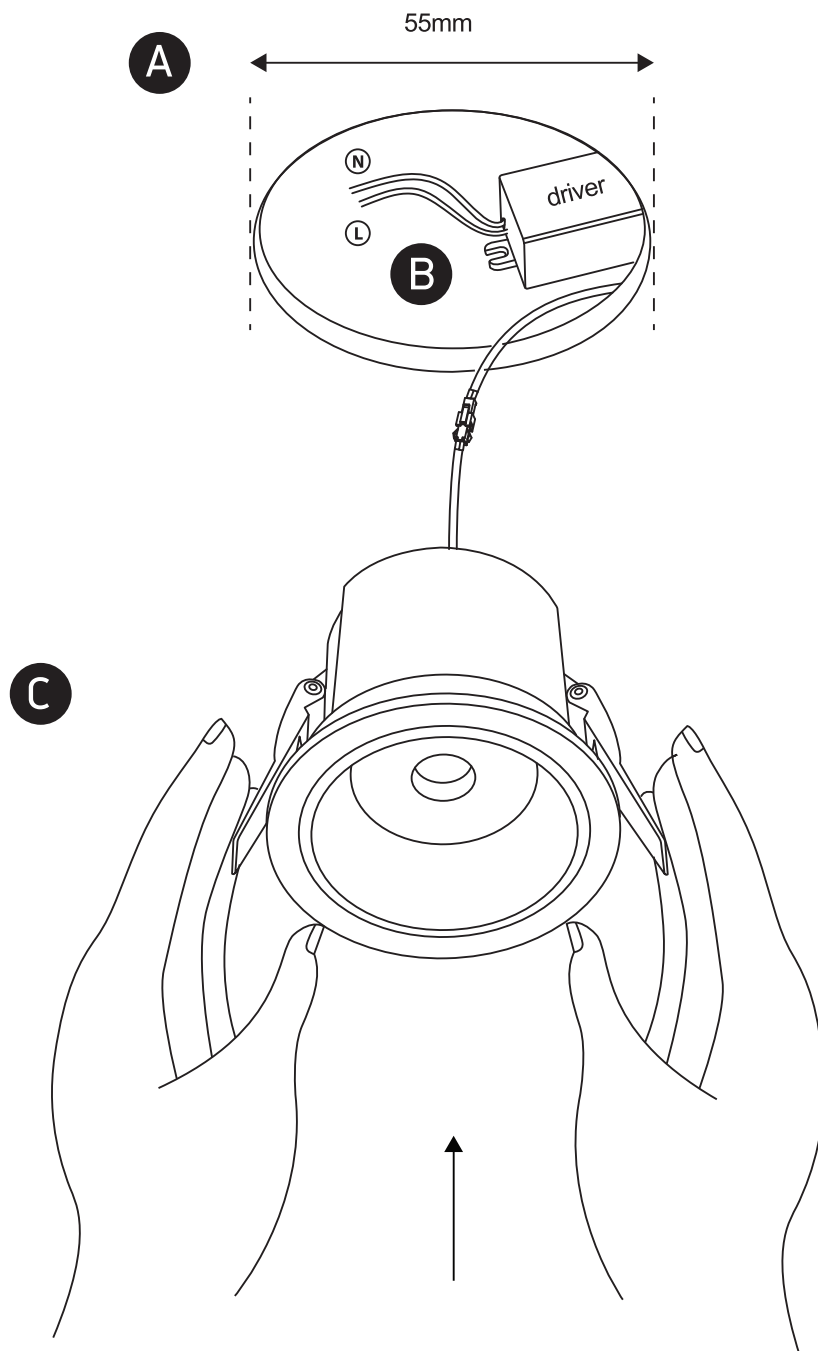

INSTALLATION MANUAL

10106DC

ecolight

DARK LIGHT

90 CRI

350mA | COB LED | 6W | IP20 | Die cast
Requires 350mA driver.

62mm

54mm

55mm

75mm

40cm

one
LIGHT

Warnings:

1. Make sure that the product is installed properly before connecting to electricity.
2. Do not cover the fitting.
3. Maintenance and installation should only be carried out by a professional electrician.