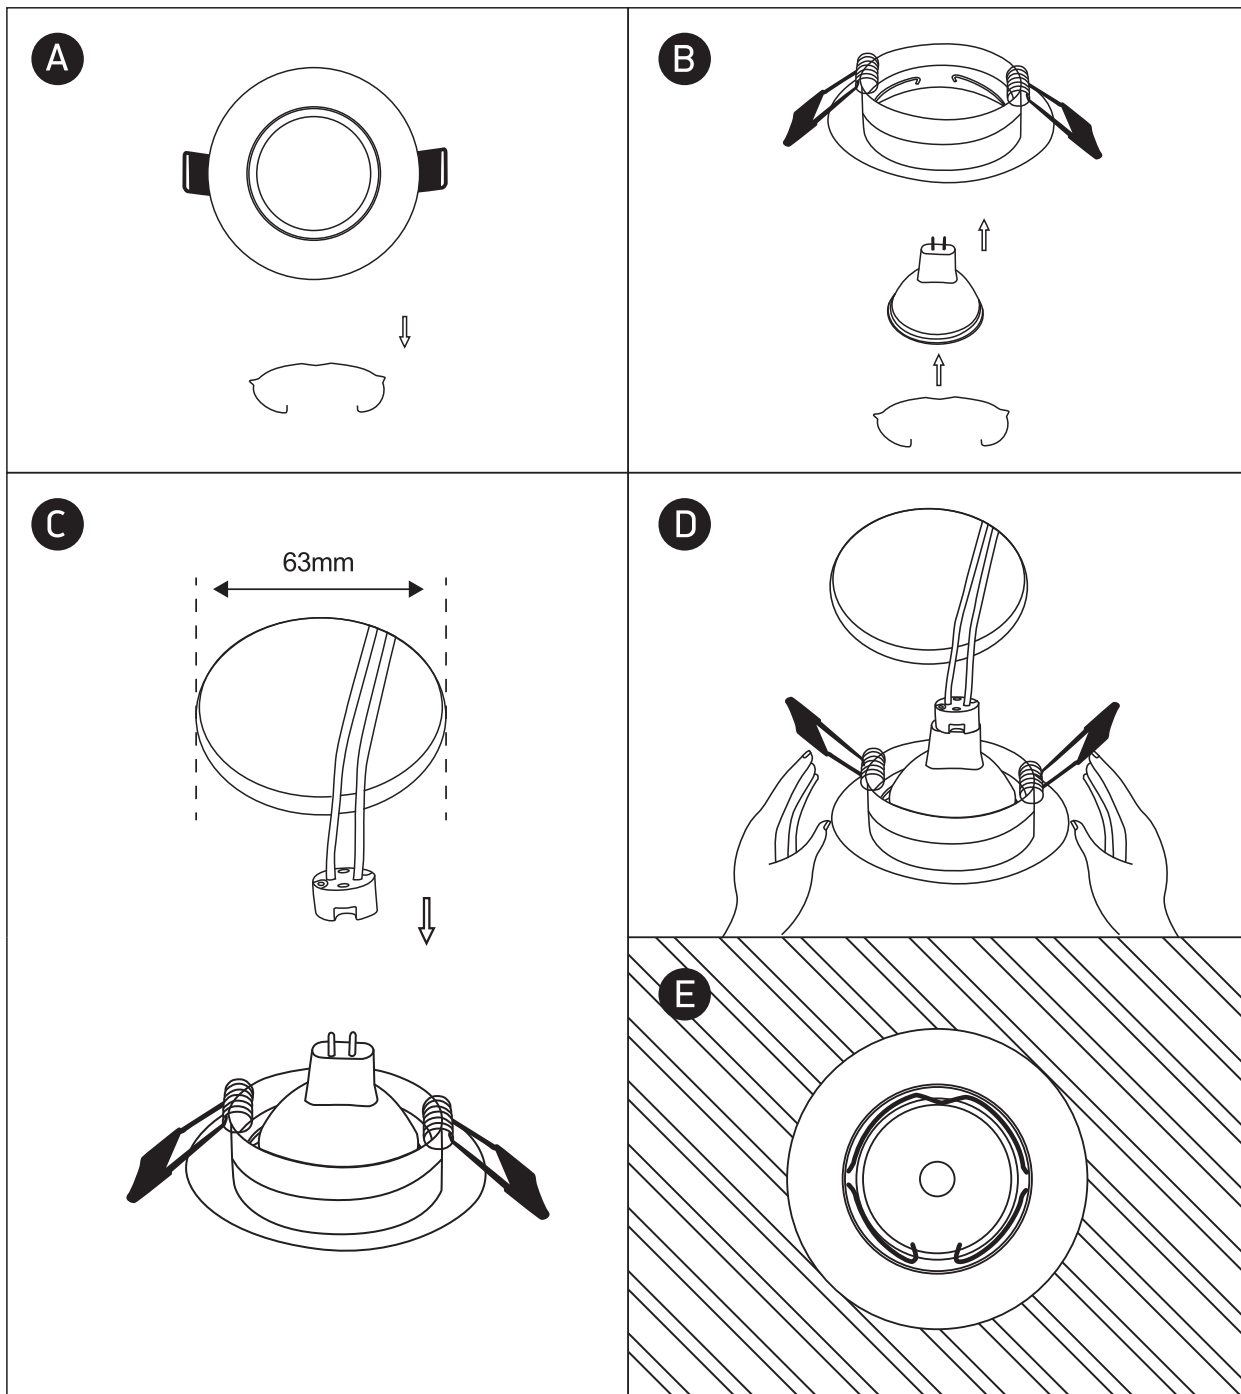

INSTALLATION MANUAL

10105XS

12V | MR16 | GU5,3 | 50W | IP20 | Pressed metal

Warnings:

1. Make sure that the product is installed properly before connecting to electricity.
2. Do not cover the fitting.
3. Maintenance and installation should only be carried out by a professional electrician.