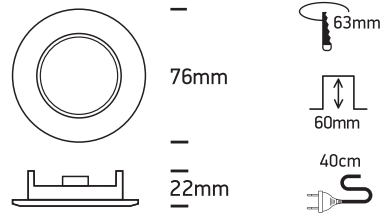

INSTALLATION MANUAL

10105XS

12V | MR16 | GU5,3 | 50W | IP20 | Pressed metal

Warnings:

1. Make sure that the product is installed properly before connecting to electricity.
2. Do not cover the fitting.
3. Maintenance and installation should only be carried out by a professional electrician.