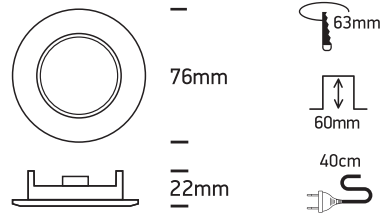

INSTALLATION MANUAL

10105XS

12V | MR16 | GU5,3 | 50W | IP20 | Pressed metal

Warnings:

1. Make sure that the product is installed properly before connecting to electricity.
2. Do not cover the fitting.
3. Maintenance and installation should only be carried out by a professional electrician.