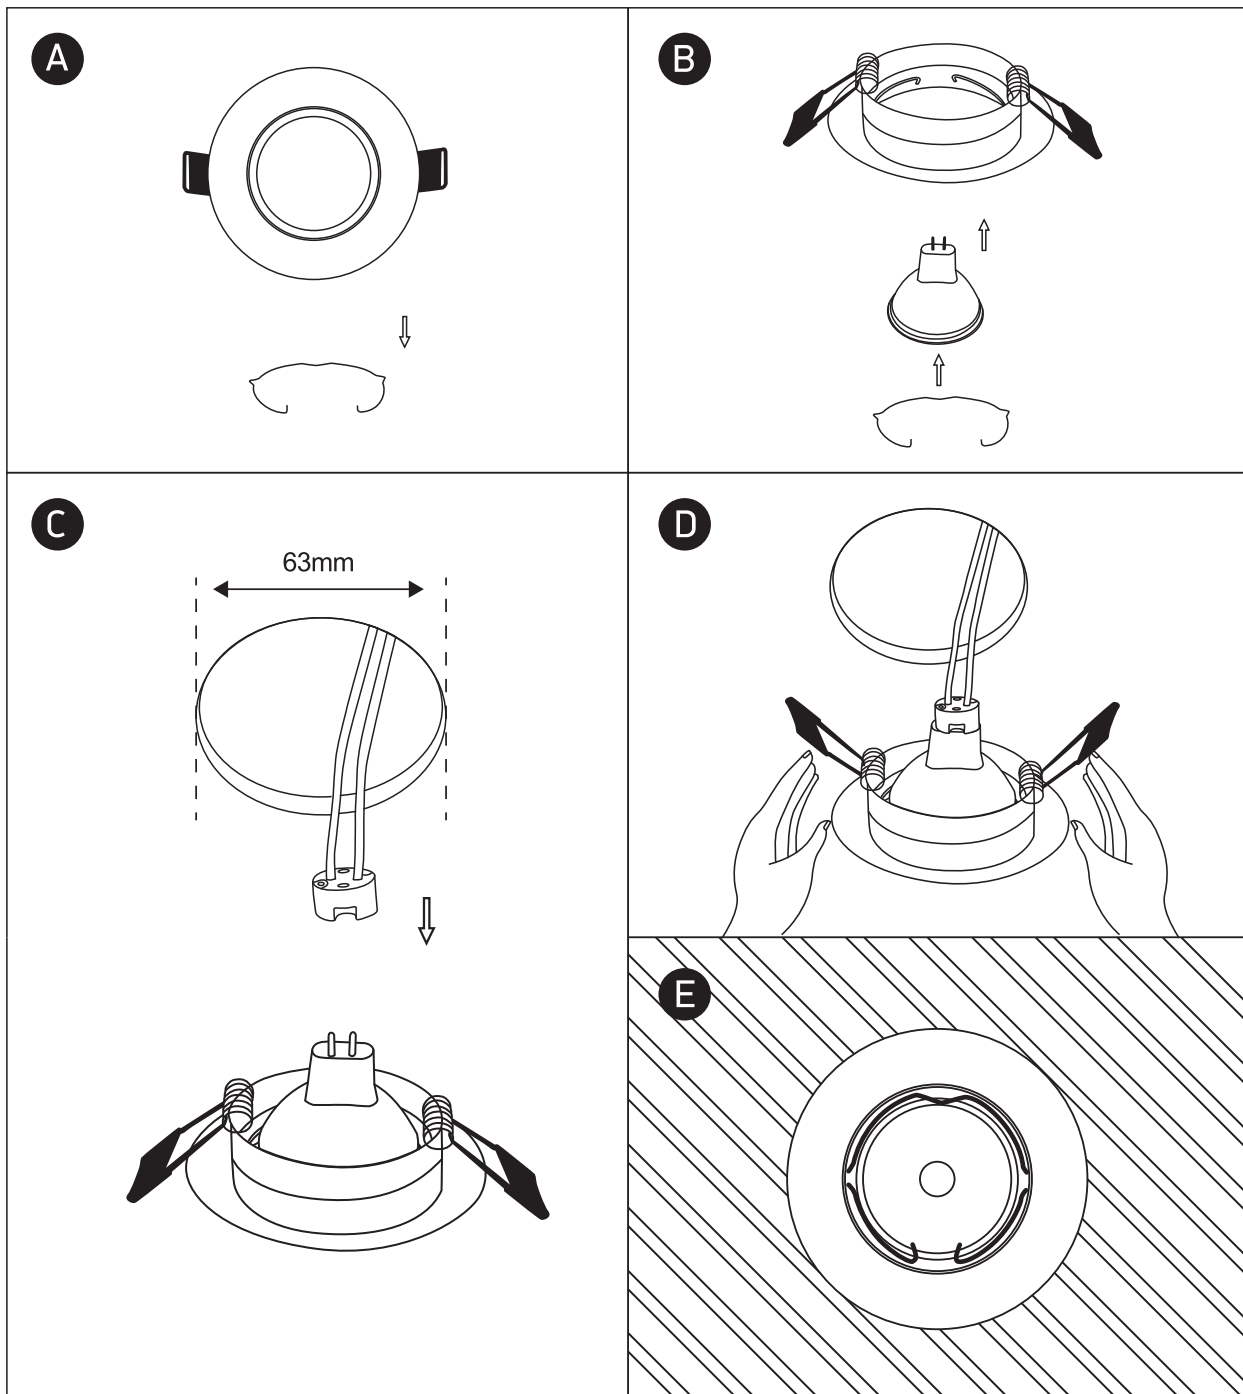

INSTALLATION MANUAL

10105XS

12V | MR16 | GU5,3 | 50W | IP20 | Pressed metal

Warnings:

1. Make sure that the product is installed properly before connecting to electricity.
2. Do not cover the fitting.
3. Maintenance and installation should only be carried out by a professional electrician.