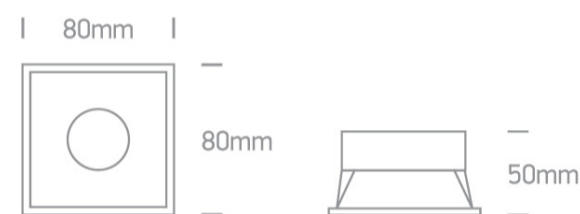

01 Recessed Spots Fixed > The Semi Trimless Dark Light Range

50105T/BE

Recessed semi trimless dark light MR16 spot with GU5,3 lampholder.

Complies with standard EN60598-1 and any other specific standards.

Downloads

Dimensions

Physical Specification

Item Group	01 Recessed Spots Fixed
Family	The Semi Trimless Dark Light Range
Order Code	50105T/BE
Colour	Beige
Material	Die Cast
Shape	Rectangular
Length	80mm
Width	80mm
Height	50mm
Cutout Hole Width	75mm
Cutout Hole Length	75mm
Recessed Ceiling	Yes

Depth Required	130mm
Indoor	Yes
Adjustable	No

Electrical Characteristics

Fitting

Input Type	Constant Voltage
Input Voltage	12V AC/DC
Safety Class	
Power(Watts)	50W
IP Rating	IP20
Light Source	Replaceable lamp
Lamp Holder	GU5.3
Number of Lamps	1
Cable Length	40cm

Illumination Data

Illumination Diagram	
Dark Light	Yes

Packing Info

Box Length	8,5cm
Box Width	8,5cm
Box Height	6,7cm
Box Weight	0,087kg
Pcs/Carton	100
Barcode	5291889023661
HS Code	9405409900

Certification & Warranty