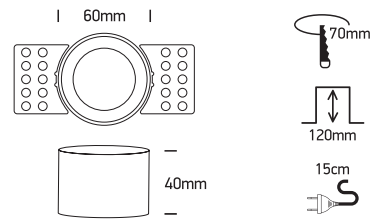

INSTALLATION MANUAL

10105TR

100-240V | MR16 | GU10 | 10W | IP20 | Trimless | Aluminium
2-Step fitting

Warnings:

1. Make sure that the product is installed properly before connecting to electricity.
2. Do not cover the fitting.
3. Maintenance and installation should only be carried out by a professional electrician.