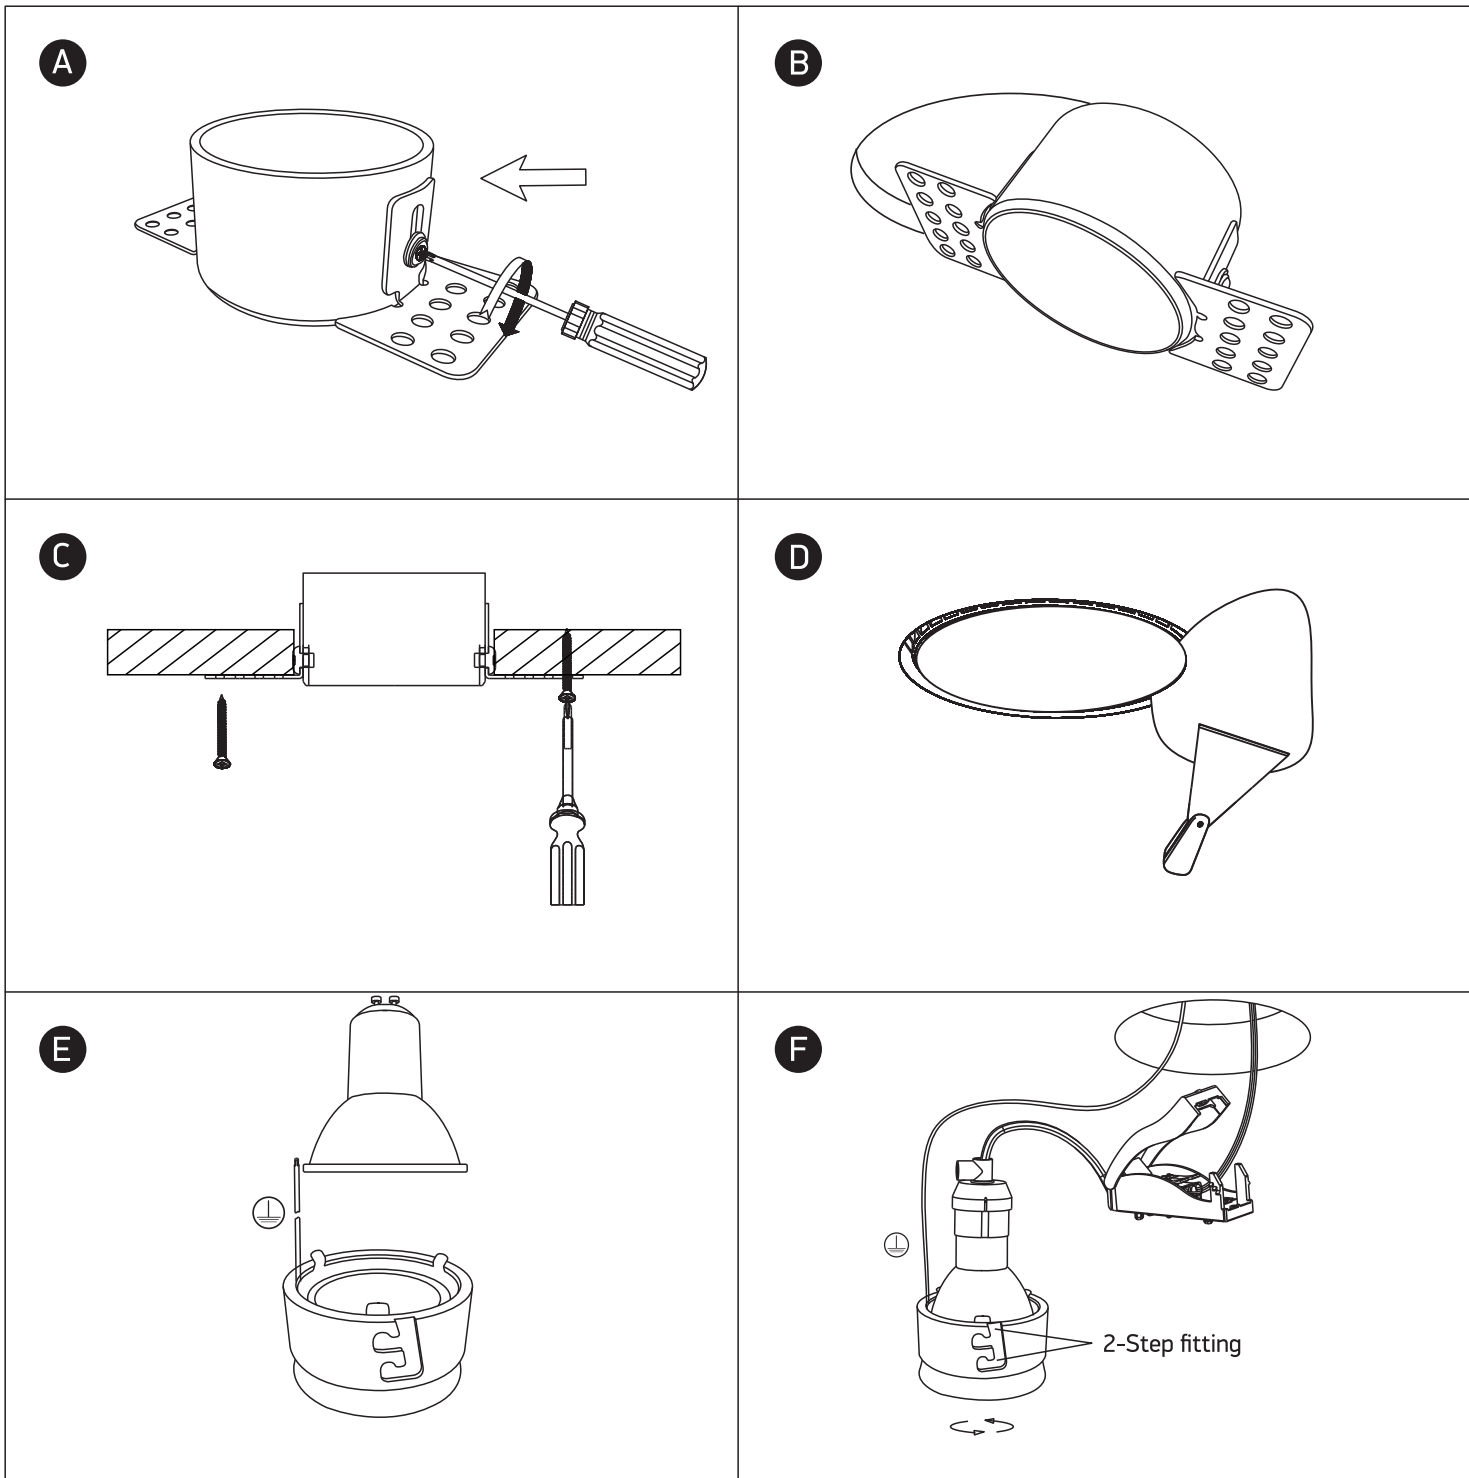

INSTALLATION MANUAL

10105TR

100-240V | MR16 | GU10 | 10W | IP20 | Trimless | Aluminium
2-Step fitting

Warnings:

1. Make sure that the product is installed properly before connecting to electricity.
2. Do not cover the fitting.
3. Maintenance and installation should only be carried out by a professional electrician.