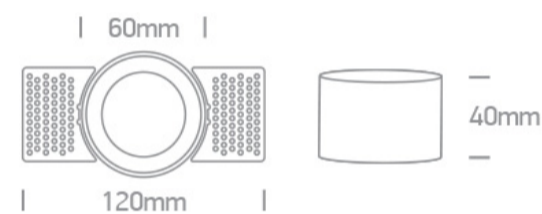

01 Recessed Spots Fixed>The Trimless Chill Out Range Aluminium

10105TR/W

Trimless Dark Light Recessed MR16 spot with GU10 lampholder.

Complies with standard EN60598-1 and any other specific standards.

Downloads

Dimensions

Gallery

Physical Specification

Item Group

01 Recessed Spots Fixed

Family

The Trimless Chill Out Range Aluminium

Order Code

10105TR/W

Colour

White

Material

Aluminium

Shape

Circular

Height

40mm

| | |
|---------------------------|-------|
| Diameter | 60mm |
| Cutout Hole Diameter | 70mm |
| Recessed trimless ceiling | Yes |
| Depth Required | 120mm |
| Indoor | Yes |
| Adjustable | No |

Electrical Characteristics