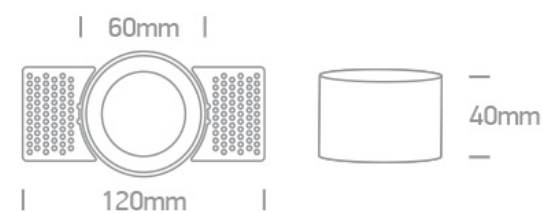

01 Recessed Spots Fixed>The Trimless Chill Out Range Aluminium

10105TR/BS

Trimless Dark Light Recessed MR16 spot with GU10 lampholder.

Complies with standard EN60598-1 and any other specific standards.

Downloads

Dimensions

Gallery

Physical Specification

Item Group

01 Recessed Spots Fixed

Family

The Trimless Chill Out Range Aluminium

Order Code

10105TR/BS

Colour

Brass

Material

Aluminium

Shape

Circular

Height

40mm

Diameter	60mm
Cutout Hole Diameter	70mm
Recessed trimless ceiling	Yes
Depth Required	120mm
Indoor	Yes
Adjustable	No

Electrical Characteristics

Gear	No
Fitting + Driver	
Input Voltage	100-240V
50 Hz	Yes
60 Hz	Yes
Safety Class	
Power(Watts)	10W
IP Rating	IP20
Light Source	Replaceable lamp
Lamp Holder	GU10
Number of Lamps	1
Dimmable	N/A
Cable Length	15cm
F Mark	