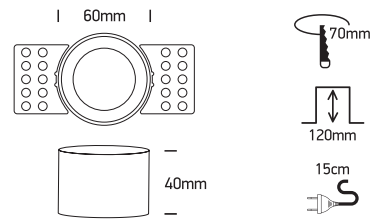

## 10105TR

100-240V | MR16 | GU10 | 10W | IP20 | Trimless | Aluminium  
2-Step fitting