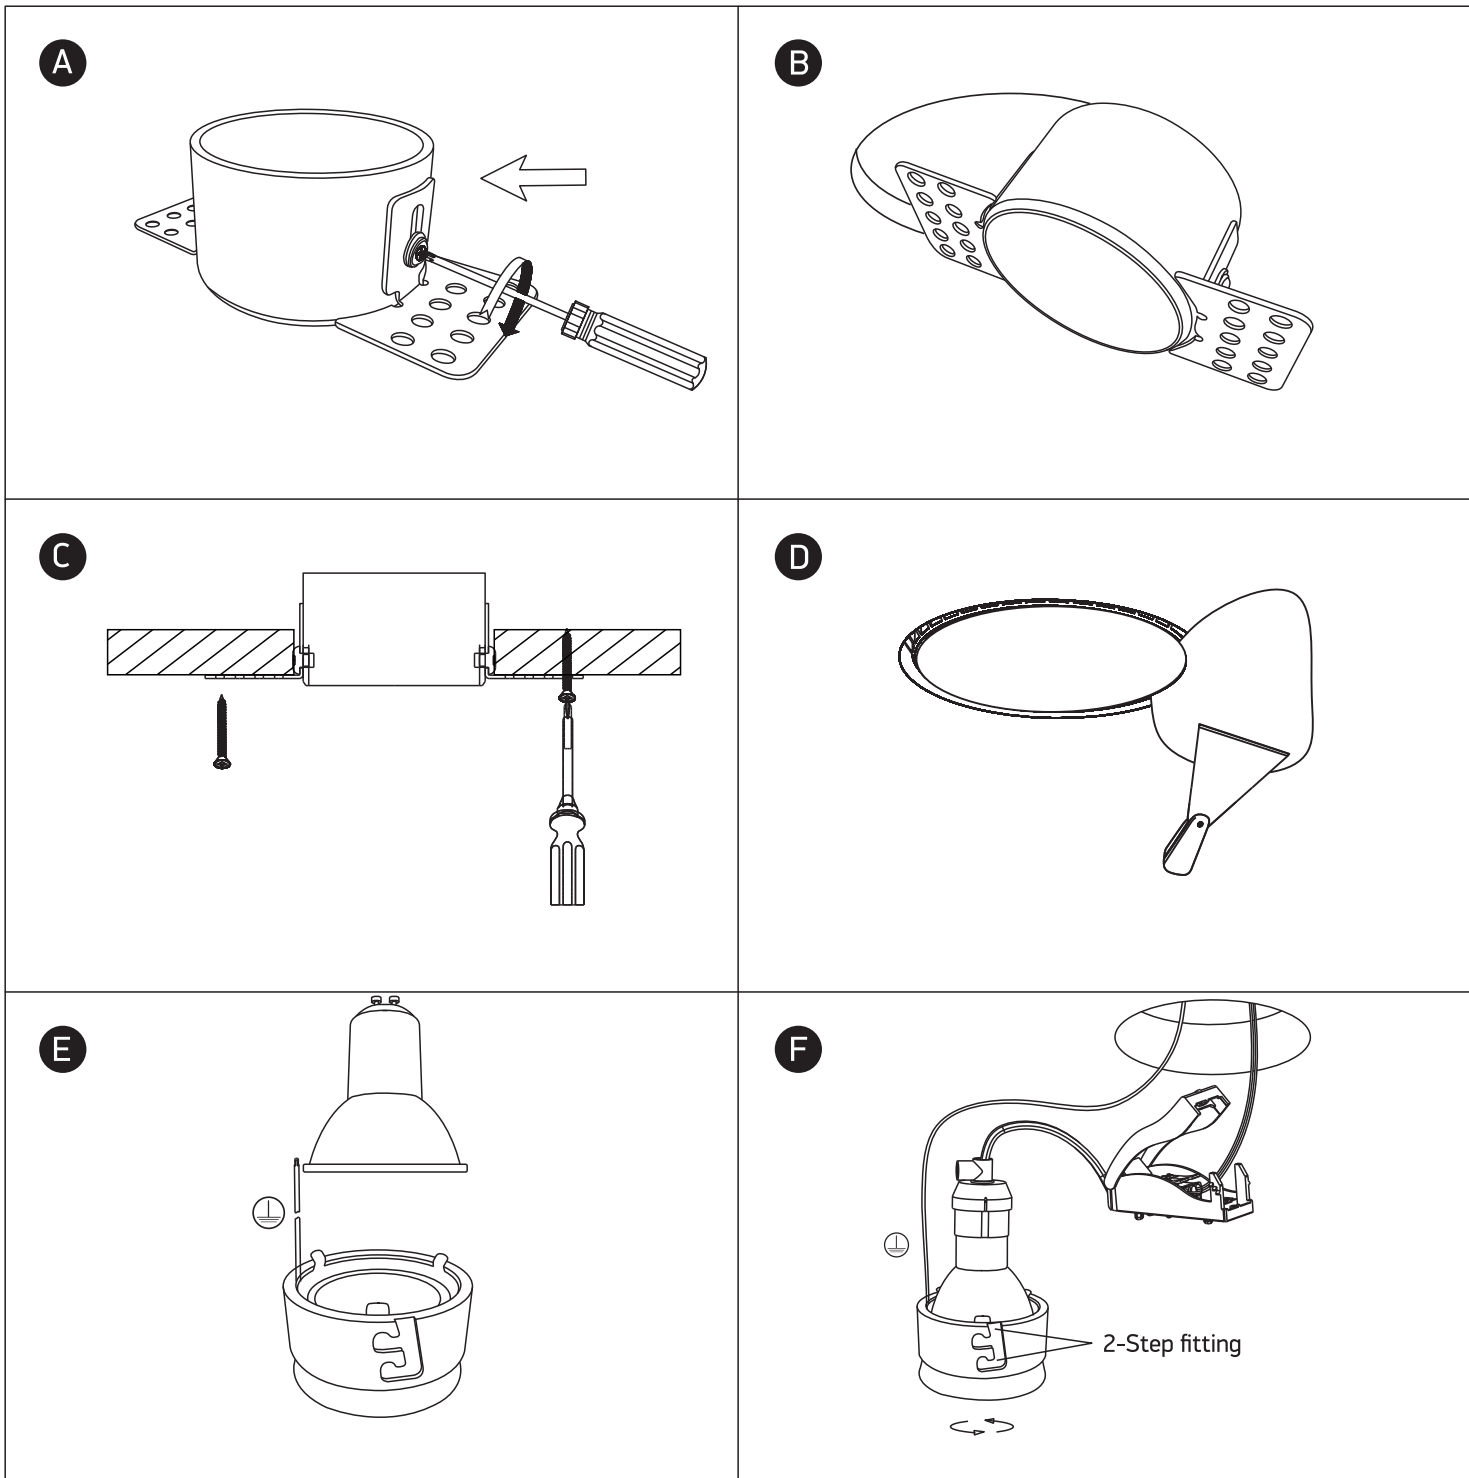

## 10105TR

100-240V | MR16 | GU10 | 10W | IP20 | Trimless | Aluminium  
2-Step fitting