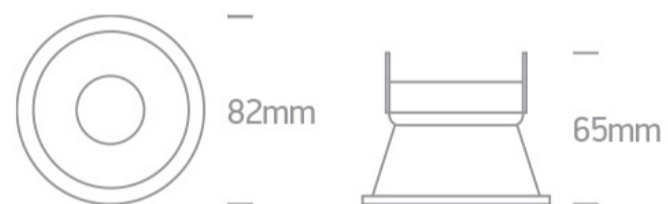

## 10105TG/W

Recessed semi trimless aluminium spot with GU10 lampholder.

Complies with standard EN60598-1 and any other specific standards.

## Dimensions

## Physical Specification

Item Group	01 Recessed Spots Fixed
Family	The Semi Trimless Dark Light Range
Order Code	10105TG/W
Colour	White
Material	Aluminium
Shape	Circular
Height	65mm
Diameter	82mm
Cutout Hole Diameter	75mm
Recessed Ceiling	Yes
Depth Required	150mm
Indoor	Yes