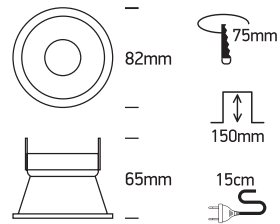

## 10105TG

100-240V | MR16 | GU10 | 50W | IP20 | Semi trimless | Aluminium

one  
LIGHT