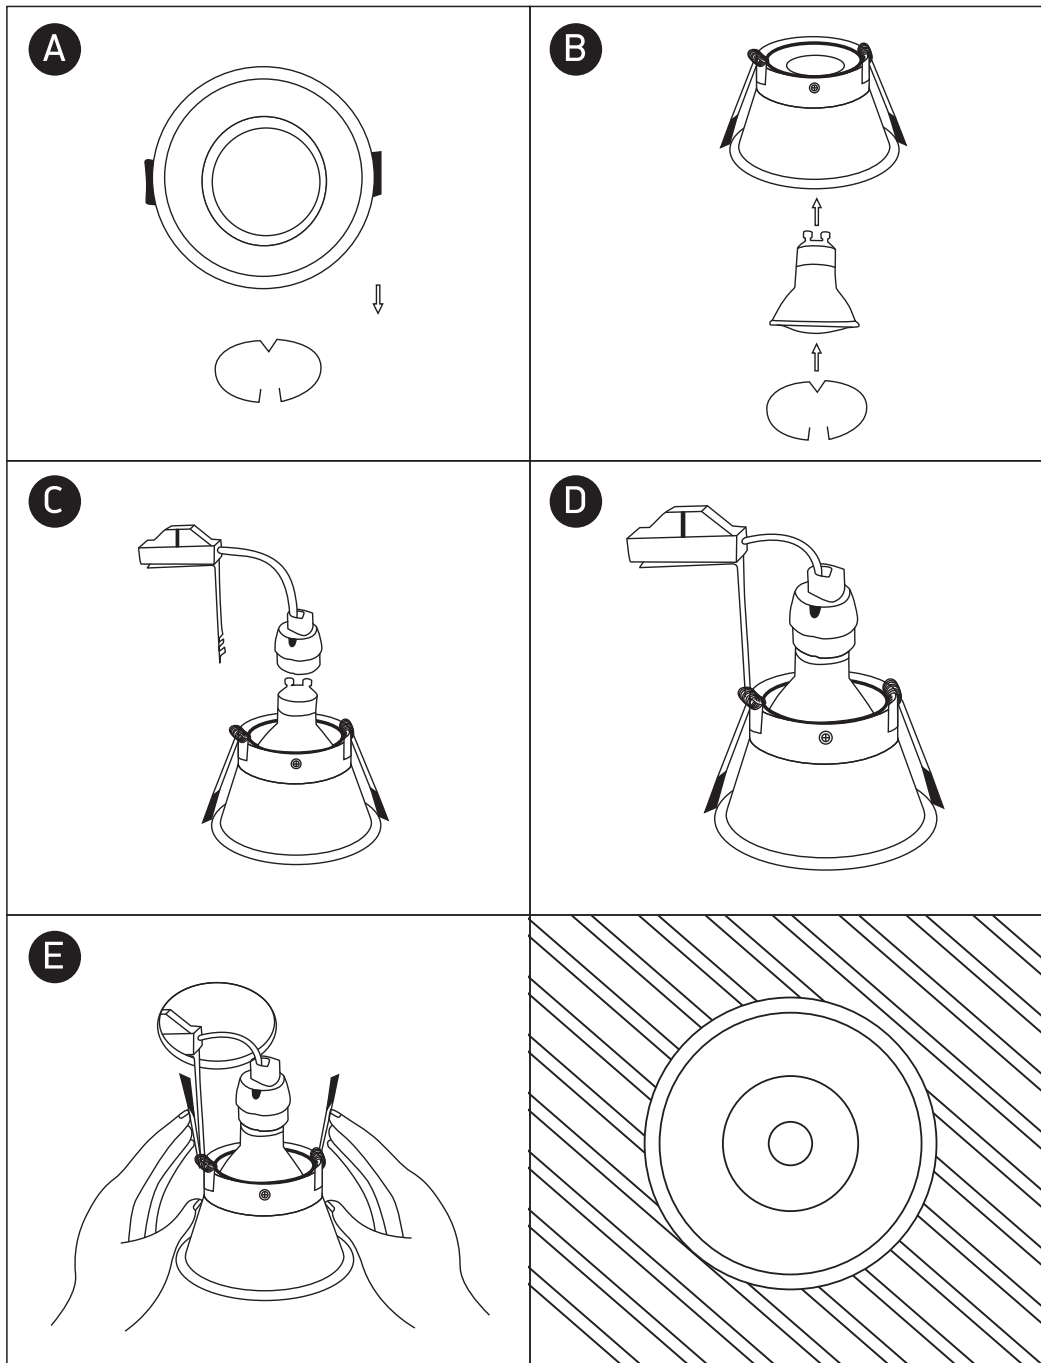

## 10105TG

100-240V | MR16 | GU10 | 50W | IP20 | Semi trimless | Aluminium

one  
LIGHT