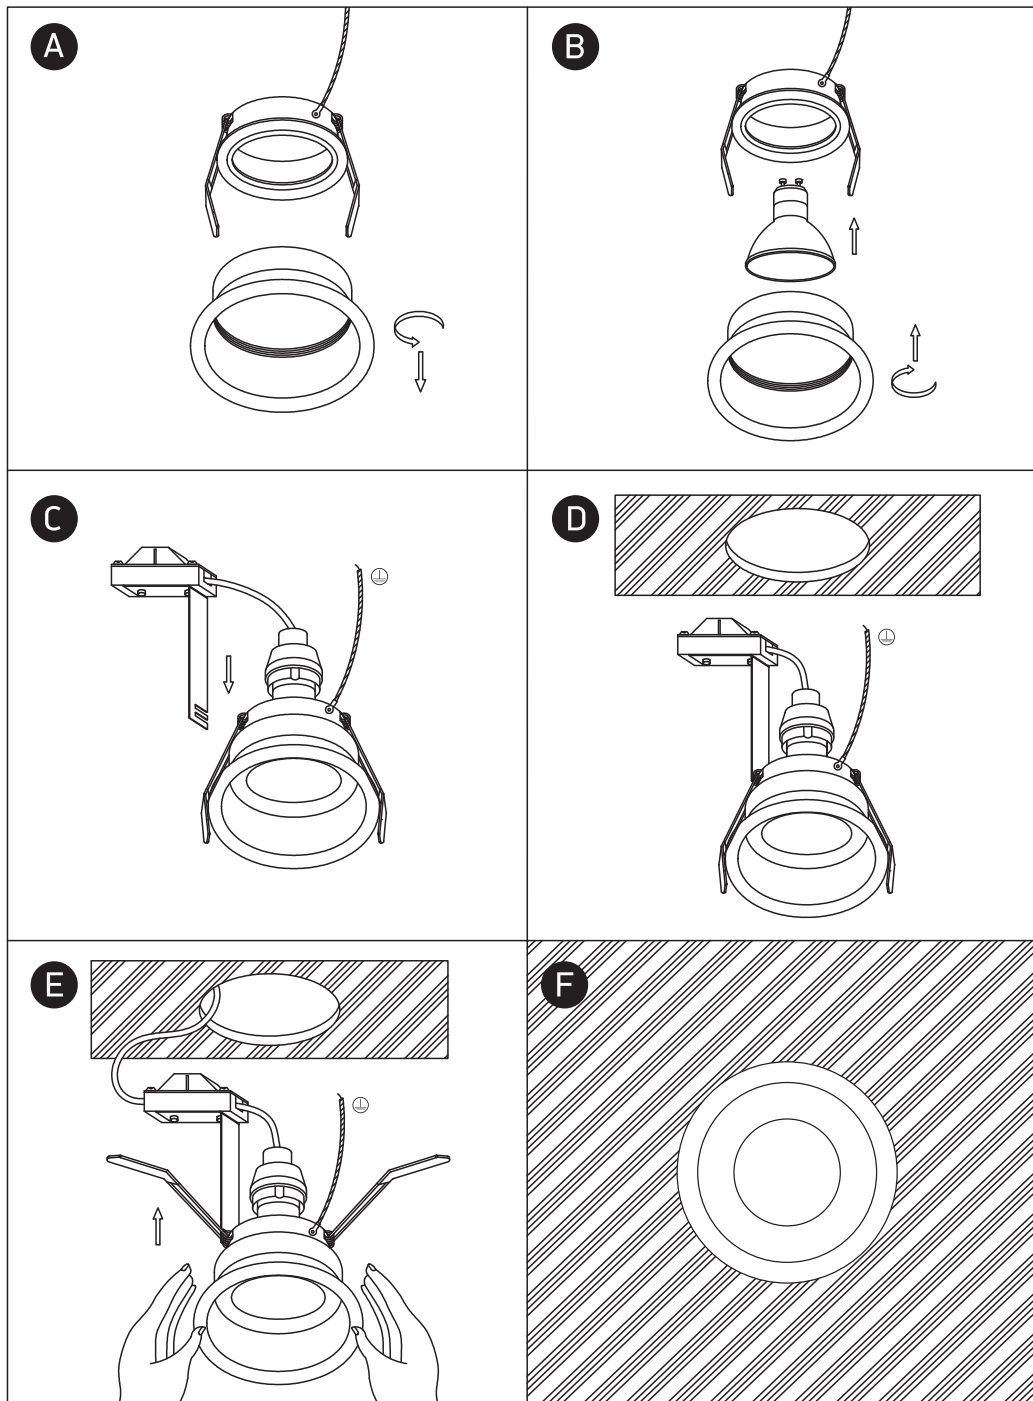

INSTALLATION MANUAL

10105R2P

DARK
LIGHT

100-240V | MR16 | GU10 | 10W | *IP65 | Aluminium

*IP65 is the protection degree for the visible part of the fitting under the ceiling. The part of the fitting hidden in the ceiling is IP20.