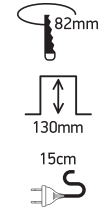

INSTALLATION MANUAL

10105R2P

DARK
LIGHT

100-240V | MR16 | GU10 | 10W | *IP65 | Aluminium

*IP65 is the protection degree for the visible part of the fitting under the ceiling. The part of the fitting hidden in the ceiling is IP20.