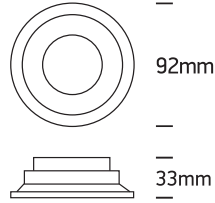

INSTALLATION MANUAL

10105R2P

DARK
LIGHT

100-240V | MR16 | GU10 | 10W | *IP65 | Aluminium

*IP65 is the protection degree for the visible part of the fitting under the ceiling. The part of the fitting hidden in the ceiling is IP20.