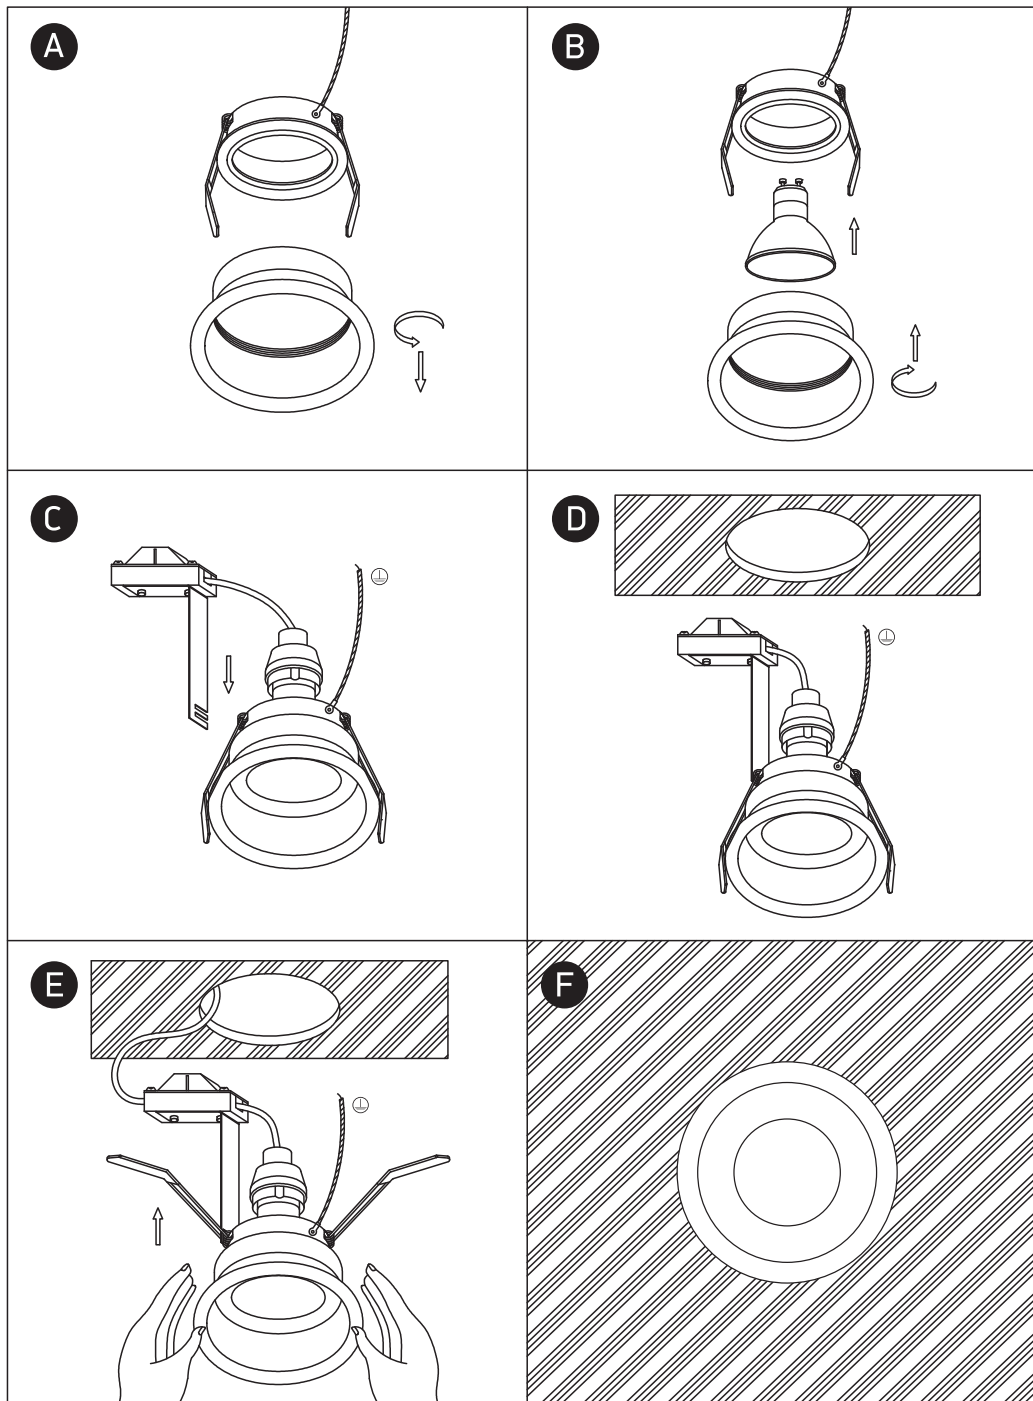

INSTALLATION MANUAL

10105R2

DARK
LIGHT

100-240V | MR16 | GU10 | 10W | *IP65 | Aluminium

*IP65 is the protection degree for the visible part of the fitting under the ceiling. The part of the fitting hidden in the ceiling is IP20.