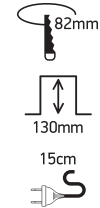

INSTALLATION MANUAL

10105R2

DARK
LIGHT

100-240V | MR16 | GU10 | 10W | *IP65 | Aluminium

*IP65 is the protection degree for the visible part of the fitting under the ceiling. The part of the fitting hidden in the ceiling is IP20.