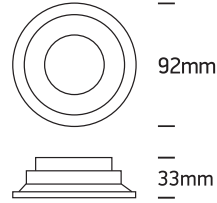

INSTALLATION MANUAL

10105R2

DARK
LIGHT

100-240V | MR16 | GU10 | 10W | *IP65 | Aluminium

*IP65 is the protection degree for the visible part of the fitting under the ceiling. The part of the fitting hidden in the ceiling is IP20.