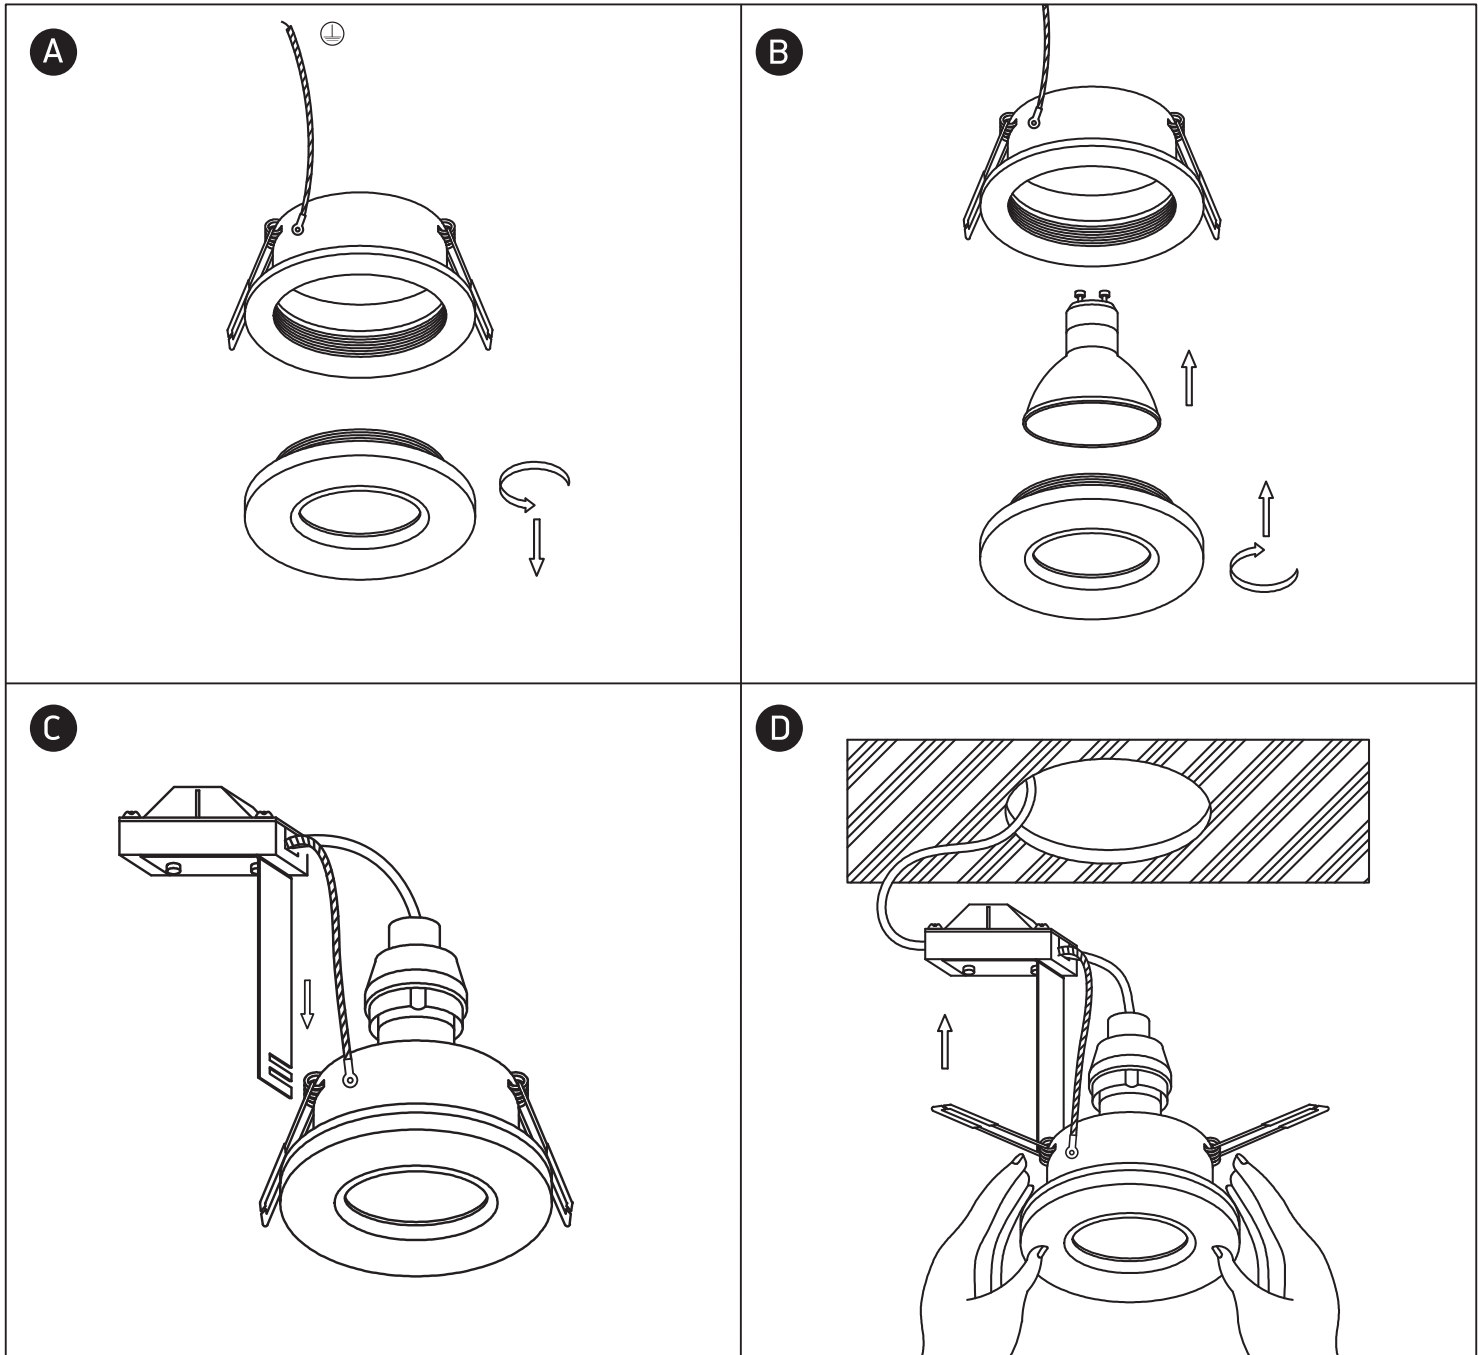

INSTALLATION MANUAL

10105R1

100-240V | MR16 | GU10 | 10W | *IP65 | Aluminium

*IP65 is the protection degree for the visible part of the fitting under the ceiling. The part of the fitting hidden in the ceiling is IP20.