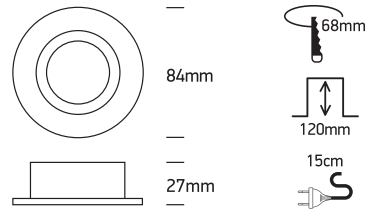

INSTALLATION MANUAL

10105R1

100-240V | MR16 | GU10 | 10W | *IP65 | Aluminium

*IP65 is the protection degree for the visible part of the fitting under the ceiling. The part of the fitting hidden in the ceiling is IP20.