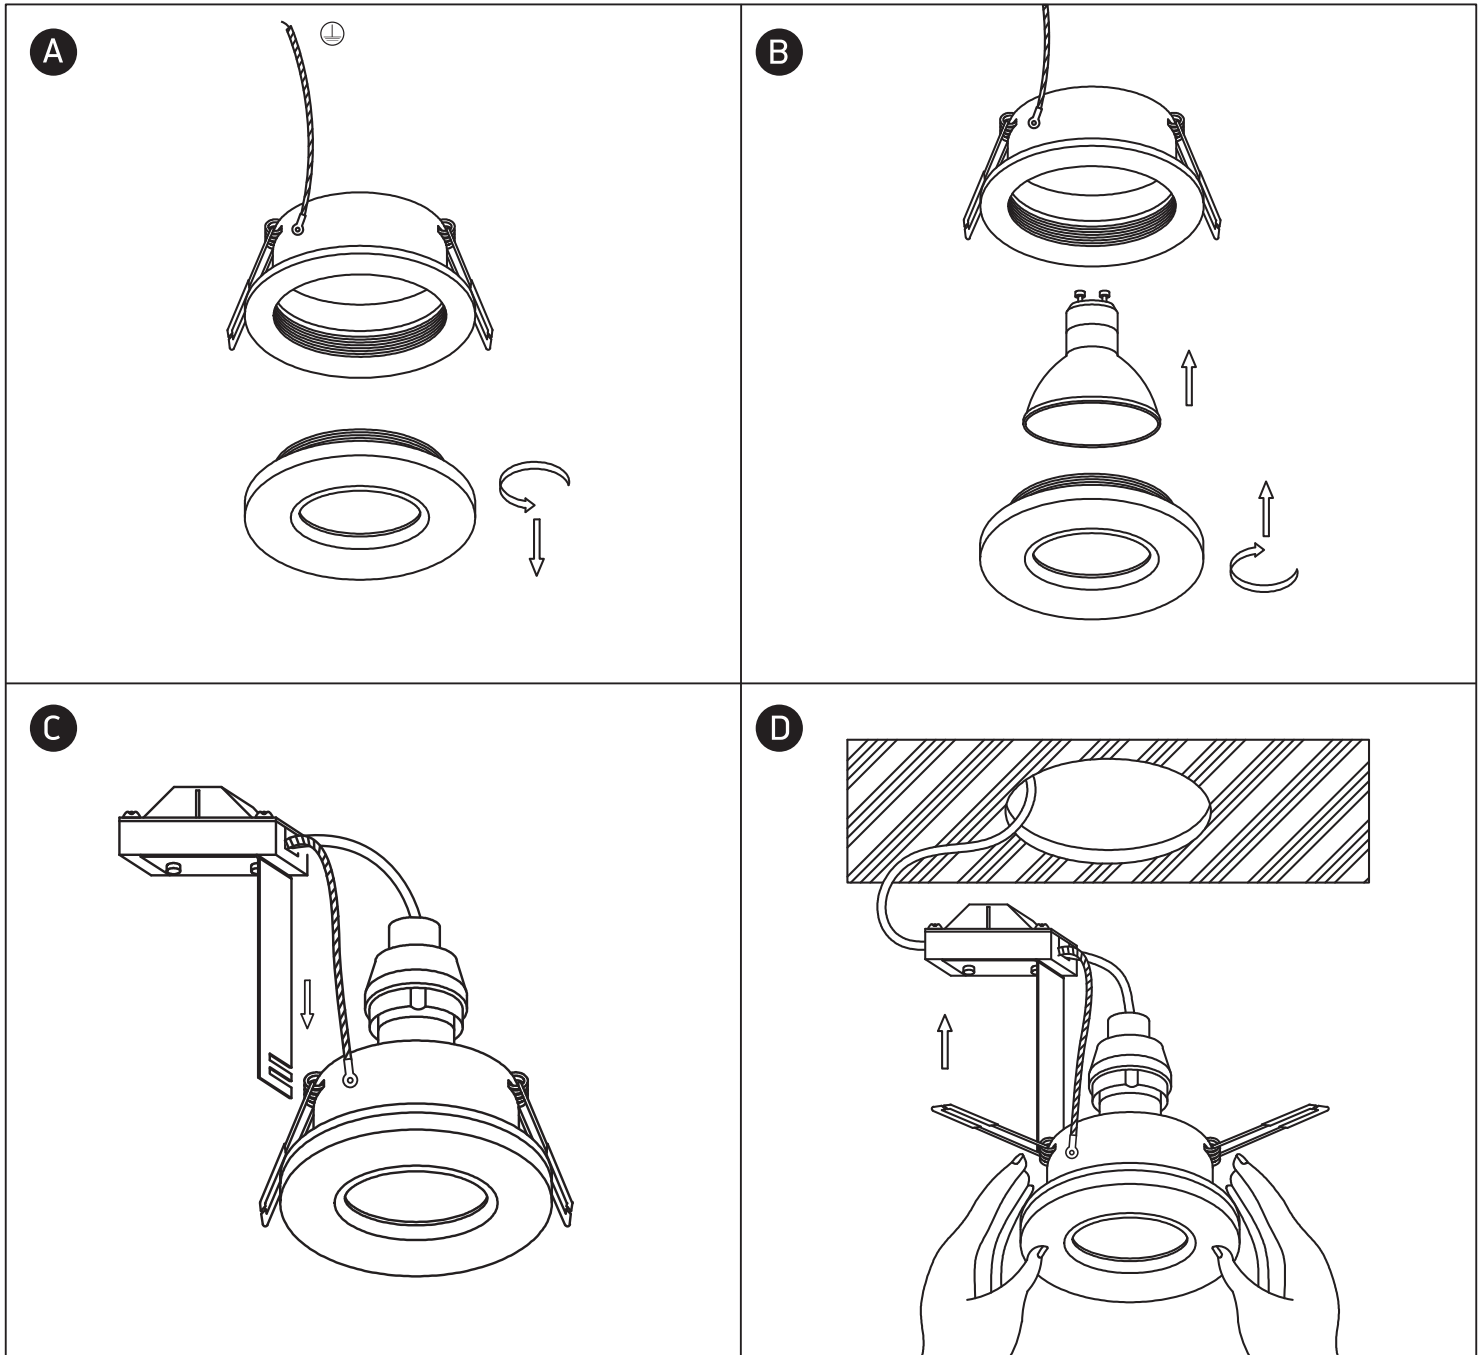

## 10105R1

100-240V | MR16 | GU10 | 10W | \*IP65 | Aluminium

\*IP65 is the protection degree for the visible part of the fitting under the ceiling. The part of the fitting hidden in the ceiling is IP20.