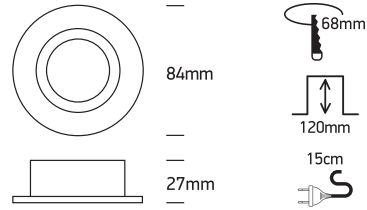

## 10105R1

100-240V | MR16 | GU10 | 10W | \*IP65 | Aluminium

\*IP65 is the protection degree for the visible part of the fitting under the ceiling. The part of the fitting hidden in the ceiling is IP20.