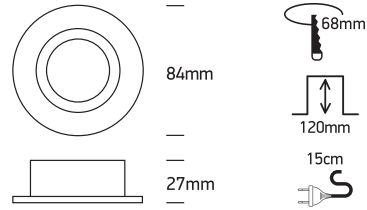

INSTALLATION MANUAL

10105R1

100-240V | MR16 | GU10 | 10W | *IP65 | Aluminium

*IP65 is the protection degree for the visible part of the fitting under the ceiling. The part of the fitting hidden in the ceiling is IP20.