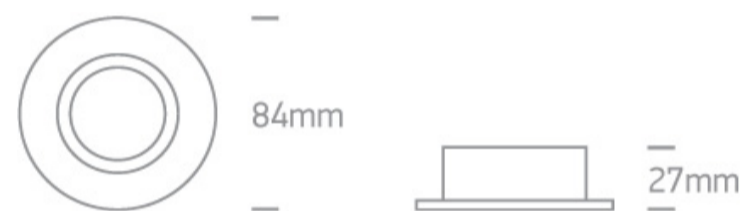

01 Recessed Spots Fixed > The IP65 Bathroom Range Aluminium

10105R1/AL

IP65 Bathroom Recessed MR16 spot with GU10 lampholder.

Complies with standard EN60598-1 and any other specific standards.

Downloads

Dimensions

Gallery

Physical Specification

Item Group

01 Recessed Spots Fixed

Family

The IP65 Bathroom Range Aluminium

Order Code

10105R1/AL

Colour

Aluminium

Material

Aluminium

Shape

Circular

Height

27mm

Diameter	84mm
Cutout Hole Diameter	68mm
Recessed Ceiling	Yes
Depth Required	120mm
Indoor	Yes
Outdoor	Yes
Adjustable	No

Electrical Characteristics

Gear	No
Fitting + Driver	
Input Voltage	100-240V
50 Hz	Yes
60 Hz	Yes
Safety Class	
Power(Watts)	10W
IP Rating	IP65
Light Source	Replaceable lamp
Lamp Holder	GU10
Number of Lamps	1
Dimmable	N/A
Cable Length	15cm
F Mark	