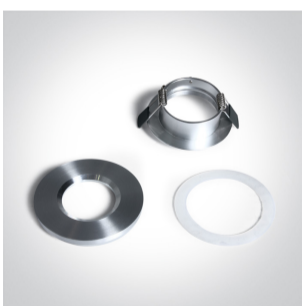

01 Recessed Spots Fixed > The IP65 Bathroom Range Aluminium

10105R1/AL

IP65 Bathroom Recessed MR16 spot with GU10 lampholder.

Complies with standard EN60598-1 and any other specific standards.

Downloads

Dimensions

Gallery

Physical Specification

Item Group

01 Recessed Spots Fixed

Family

The IP65 Bathroom Range Aluminium

Order Code

10105R1/AL

Colour

Aluminium

Material

Aluminium

Shape

Circular

Height

27mm

Diameter	84mm
Cutout Hole Diameter	68mm
Recessed Ceiling	Yes
Depth Required	120mm
Indoor	Yes
Outdoor	Yes
Adjustable	No

Electrical Characteristics

Gear	No
Fitting + Driver	
Input Voltage	100-240V
50 Hz	Yes
60 Hz	Yes
Safety Class	
Power(Watts)	10W
IP Rating	IP65
Light Source	Replaceable lamp
Lamp Holder	GU10
Number of Lamps	1
Dimmable	N/A
Cable Length	15cm
F Mark	