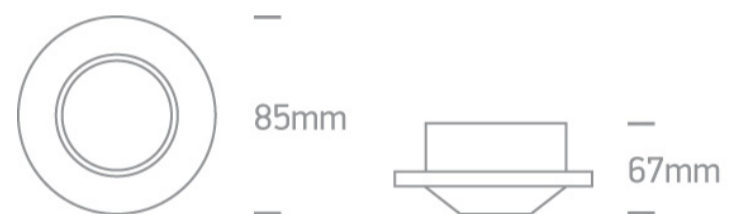

01 Recessed Spots Fixed &gt; The Bathroom Range Die cast

10105Q/MC

Recessed Dark light MR16 spot with GU5.3 lampholder.

Complies with standard EN60598-1 and any other specific standards.

## Dimensions

Brushed Chrome

Material

Die Cast

Shape

Circular

Height

67mm

Diameter	85mm
Cutout Hole Diameter	70mm
Recessed Ceiling	Yes
Depth Required	110mm
Indoor	Yes
Adjustable	No