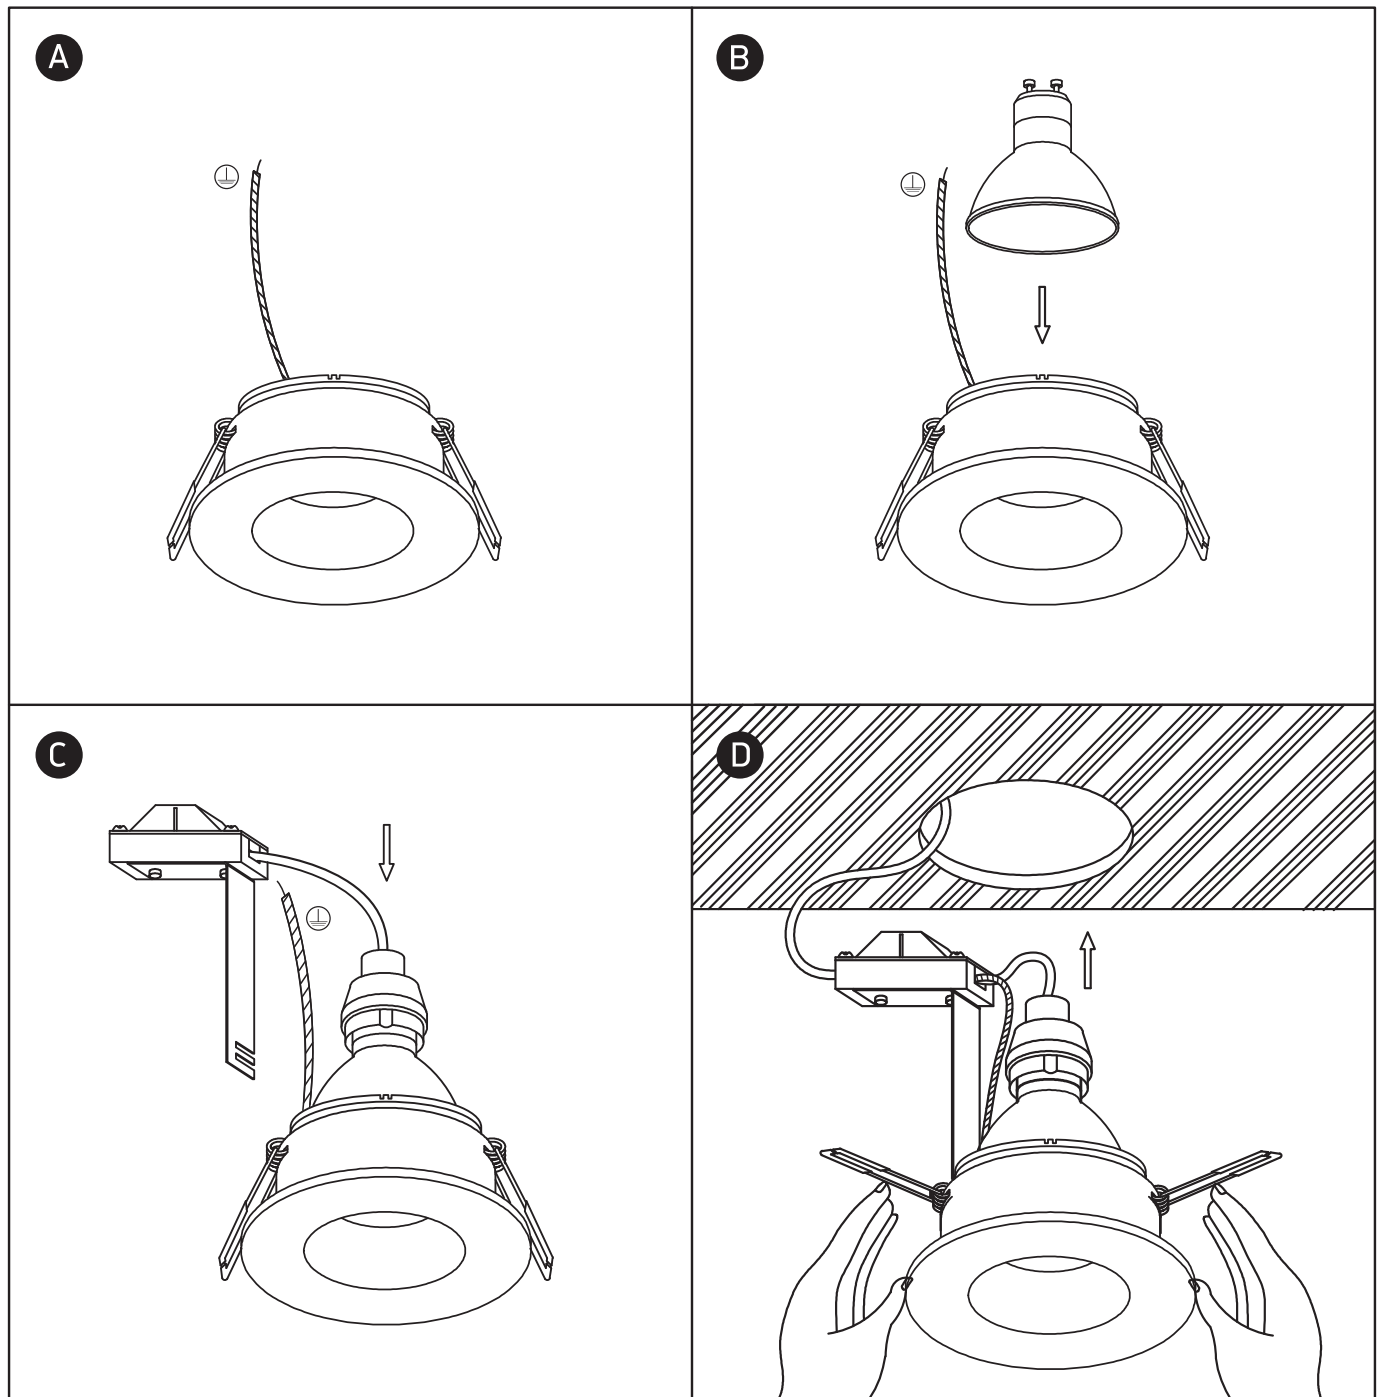

INSTALLATION MANUAL

10105MD

79mm

37mm

70mm

120mm

15cm

100-240V | MR16 | GU10 | 10W | IP20 | Aluminium body + plastic reflector

one
LIGHT

Warnings:

1. Make sure that the product is installed properly before connecting to electricity.
2. Do not cover the fitting.
3. Maintenance and installation should only be carried out by a professional electrician.