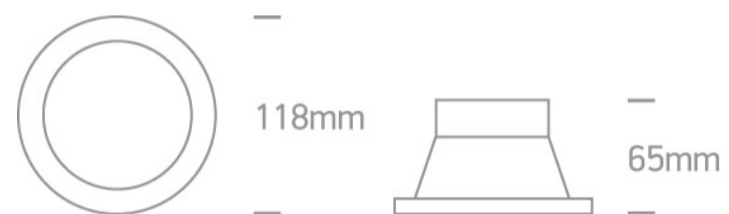

01 Recessed Spots Fixed>The Bathroom Range Die cast

10105CJ/BS/5

Recessed Dark light MR16 spot with GU5.3 lampholder.

Complies with standard EN60598-1 and any other specific standards.

Downloads

Dimensions

Gallery

Physical Specification

Item Group

01 Recessed Spots Fixed

Family

The Bathroom Range Die cast

Order Code

10105CJ/BS/5

Colour

Brass

Material

Die Cast

Shape

Circular

Height

65mm

Diameter	118mm
Cutout Hole Diameter	102mm
Recessed Ceiling	Yes
Depth Required	120mm
Indoor	Yes
Adjustable	No

Electrical Characteristics

Fitting

Input Type	Constant Voltage
Input Voltage	12V AC/DC
Safety Class	
Power(Watts)	50W
IP Rating	IP43
Light Source	Replaceable lamp
Lamp Holder	GU5.3
Number of Lamps	1
Cable Length	40cm