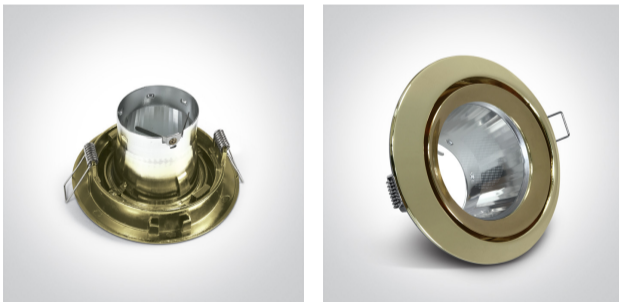

01 Recessed Spots Fixed>The Bathroom Range Die cast

10105CJ/BS/5

Recessed Dark light MR16 spot with GU5.3 lampholder.

Complies with standard EN60598-1 and any other specific standards.

Downloads

Dimensions

Gallery

Physical Specification

Item Group

01 Recessed Spots Fixed

Family

The Bathroom Range Die cast

Order Code

10105CJ/BS/5

Colour

Brass

Material

Die Cast

Shape

Circular

Height

65mm

Diameter	118mm
Cutout Hole Diameter	102mm
Recessed Ceiling	Yes
Depth Required	120mm
Indoor	Yes
Adjustable	No

Electrical Characteristics

Fitting

Input Type	Constant Voltage
Input Voltage	12V AC/DC
Safety Class	
Power(Watts)	50W
IP Rating	IP43
Light Source	Replaceable lamp
Lamp Holder	GU5.3
Number of Lamps	1
Cable Length	40cm