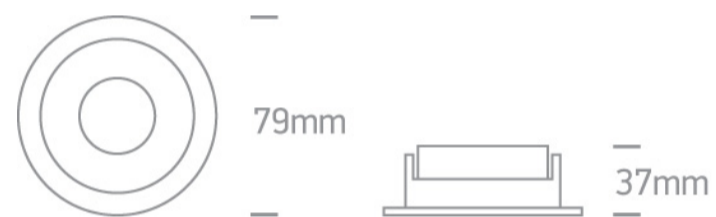

01 Recessed Spots Fixed>The Chill Out Range Round

10105M/W/BS

White Body Brass Reflector Dark Light Recessed MR16 spot with GU10 lampholder.

Complies with standard EN60598-1 and any other specific standards.

Downloads

Dimensions

Physical Specification

Item Group	01 Recessed Spots Fixed
Family	The Chill Out Range Round
Order Code	10105M/W/BS
Colour	White-Brass
Material	Aluminium
Shape	Circular
Height	37mm
Diameter	79mm
Cutout Hole Diameter	70mm
Recessed Ceiling	Yes
Depth Required	120mm
Indoor	Yes