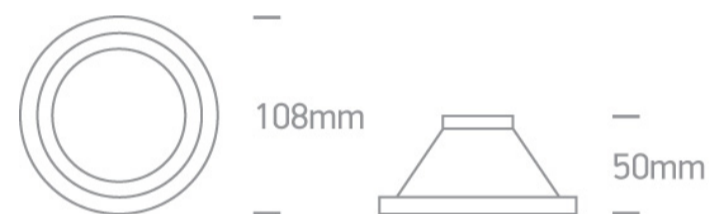

01 Recessed Spots Fixed > The Dark Light Range

10105L/C

Recessed dark light MR16 spot with adjustable ring and GU5.3 lampholder.

Complies with standard EN60598-1 and any other specific standards.

Downloads

Dimensions

Gallery

Physical Specification

Item Group

01 Recessed Spots Fixed

Family

The Dark Light Range

Order Code

10105L/C

Colour

Chrome

Material

Steel

Shape

Circular

Height

50mm

Diameter	108mm
Cutout Hole Diameter	90mm
Recessed Ceiling	Yes
Depth Required	95mm
Indoor	Yes
Adjustable	1 Direction

Electrical Characteristics

Fitting

Input Type	Constant Voltage
Input Voltage	12V AC/DC
Safety Class	
Power(Watts)	50W
IP Rating	IP20
Light Source	Replaceable lamp
Lamp Holder	GU5.3
Number of Lamps	1
Cable Length	40cm