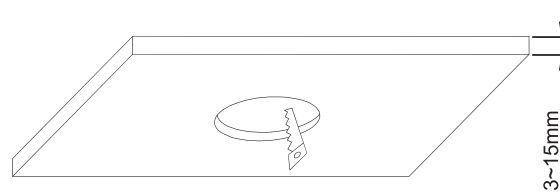

## 10105K

ecoLED

123mm

100mm

230V | 5W | IP53 | Die cast

Complete with LED driver

130mm

107mm

**A**

Cutting Hole:  
107mm

**B**

**C**