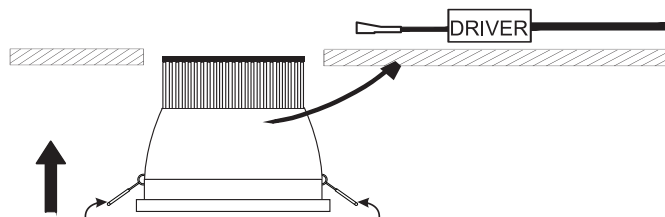

INSTALLATION MANUAL

10105K

ecoLED

123mm

100mm

230V | 5W | IP53 | Die cast

Complete with LED driver

130mm

107mm

A

Cutting Hole:
107mm

B

C

Warnings:

1. Make sure that the product is installed properly before connecting to electricity.
2. Do not cover the fitting.
3. Maintenance and installation should only be carried out by a professional electrician.