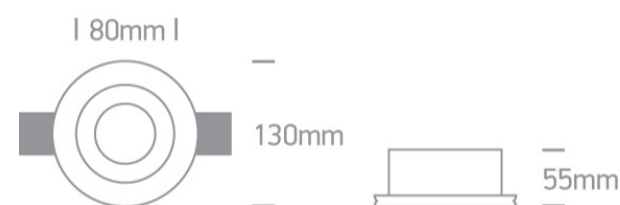

01 Recessed Spots Fixed > Trimless Gypsum

10105GT2

Trimless Gypsum Dark Light Recessed MR16 spot with GU10 lampholder.

Complies with standard EN60598-1 and any other specific standards.

Downloads

Dimensions

Gallery

Physical Specification

Item Group

01 Recessed Spots Fixed

Family

Trimless Gypsum

Order Code

10105GT2

Colour

White

Material

Gypsum

Shape

Circular

Height

55mm

Diameter	130mm
Cutout Hole Diameter	132mm
Recessed trimless ceiling	Yes
Depth Required	150mm
Indoor	Yes
Adjustable	No

Electrical Characteristics

Gear	No
------	----

Fitting + Driver

Input Voltage	100-240V
50 Hz	Yes
60 Hz	Yes
Safety Class	
Power(Watts)	10W
IP Rating	IP20
Light Source	Replaceable lamp
Lamp Holder	GU10
Number of Lamps	1
Dimmable	N/A
Cable Length	15cm
F Mark	