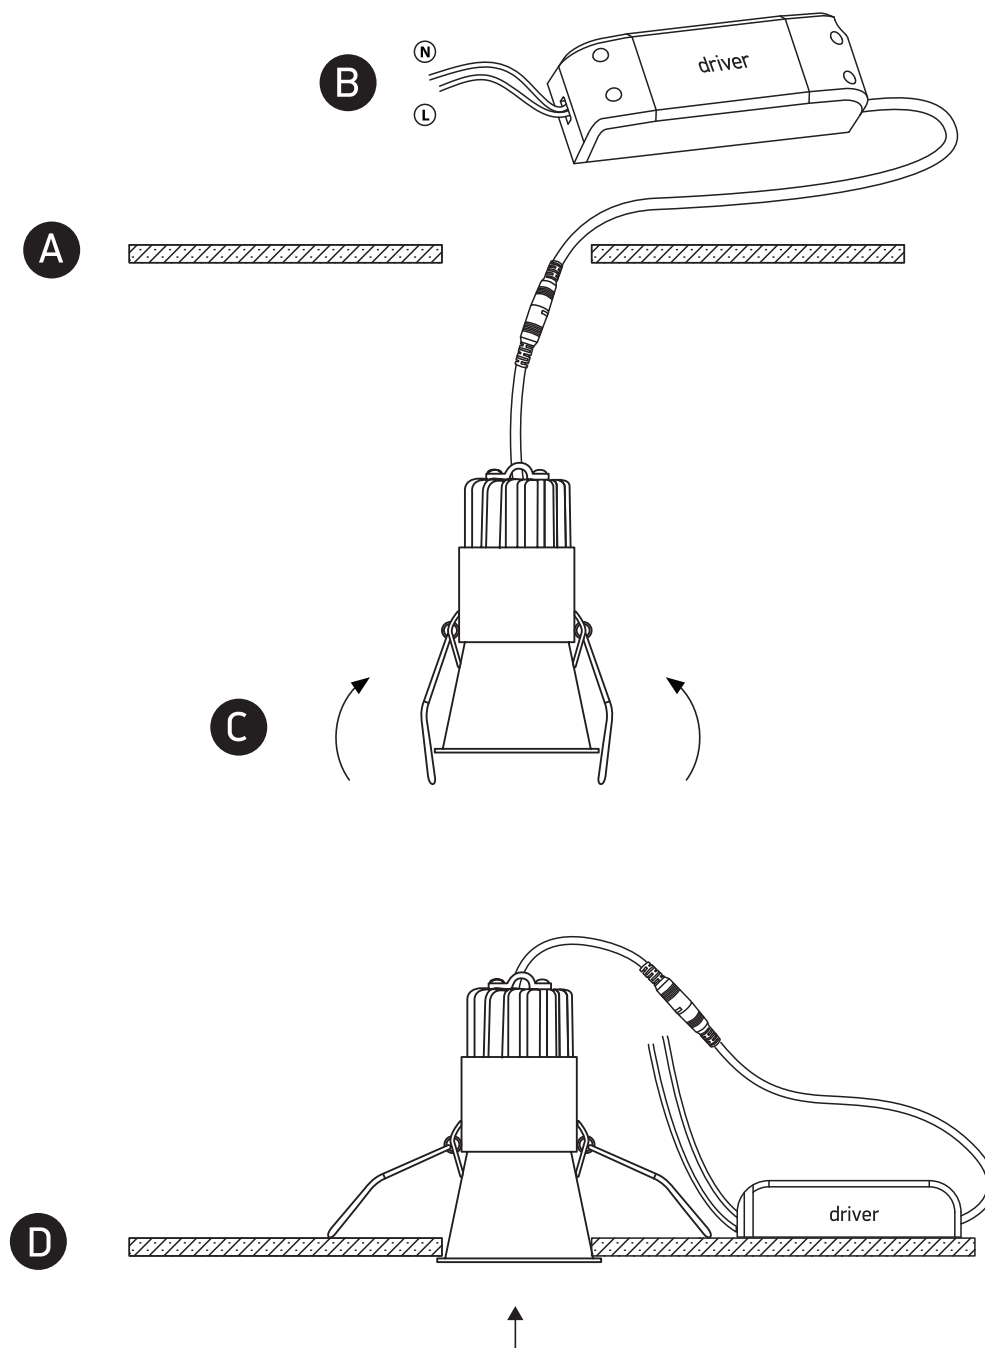

INSTALLATION MANUAL

10105FD

ecodownlight

55mm

230V | COB LED | 5W | IP20 | Aluminium
Complete with 300mA driver.

80
CRI

95mm

one
LIGHT