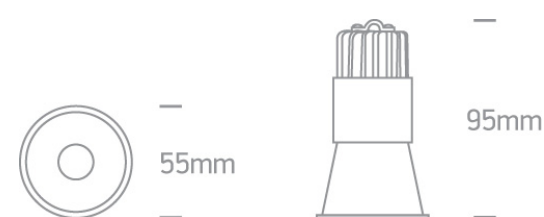

Dimensions